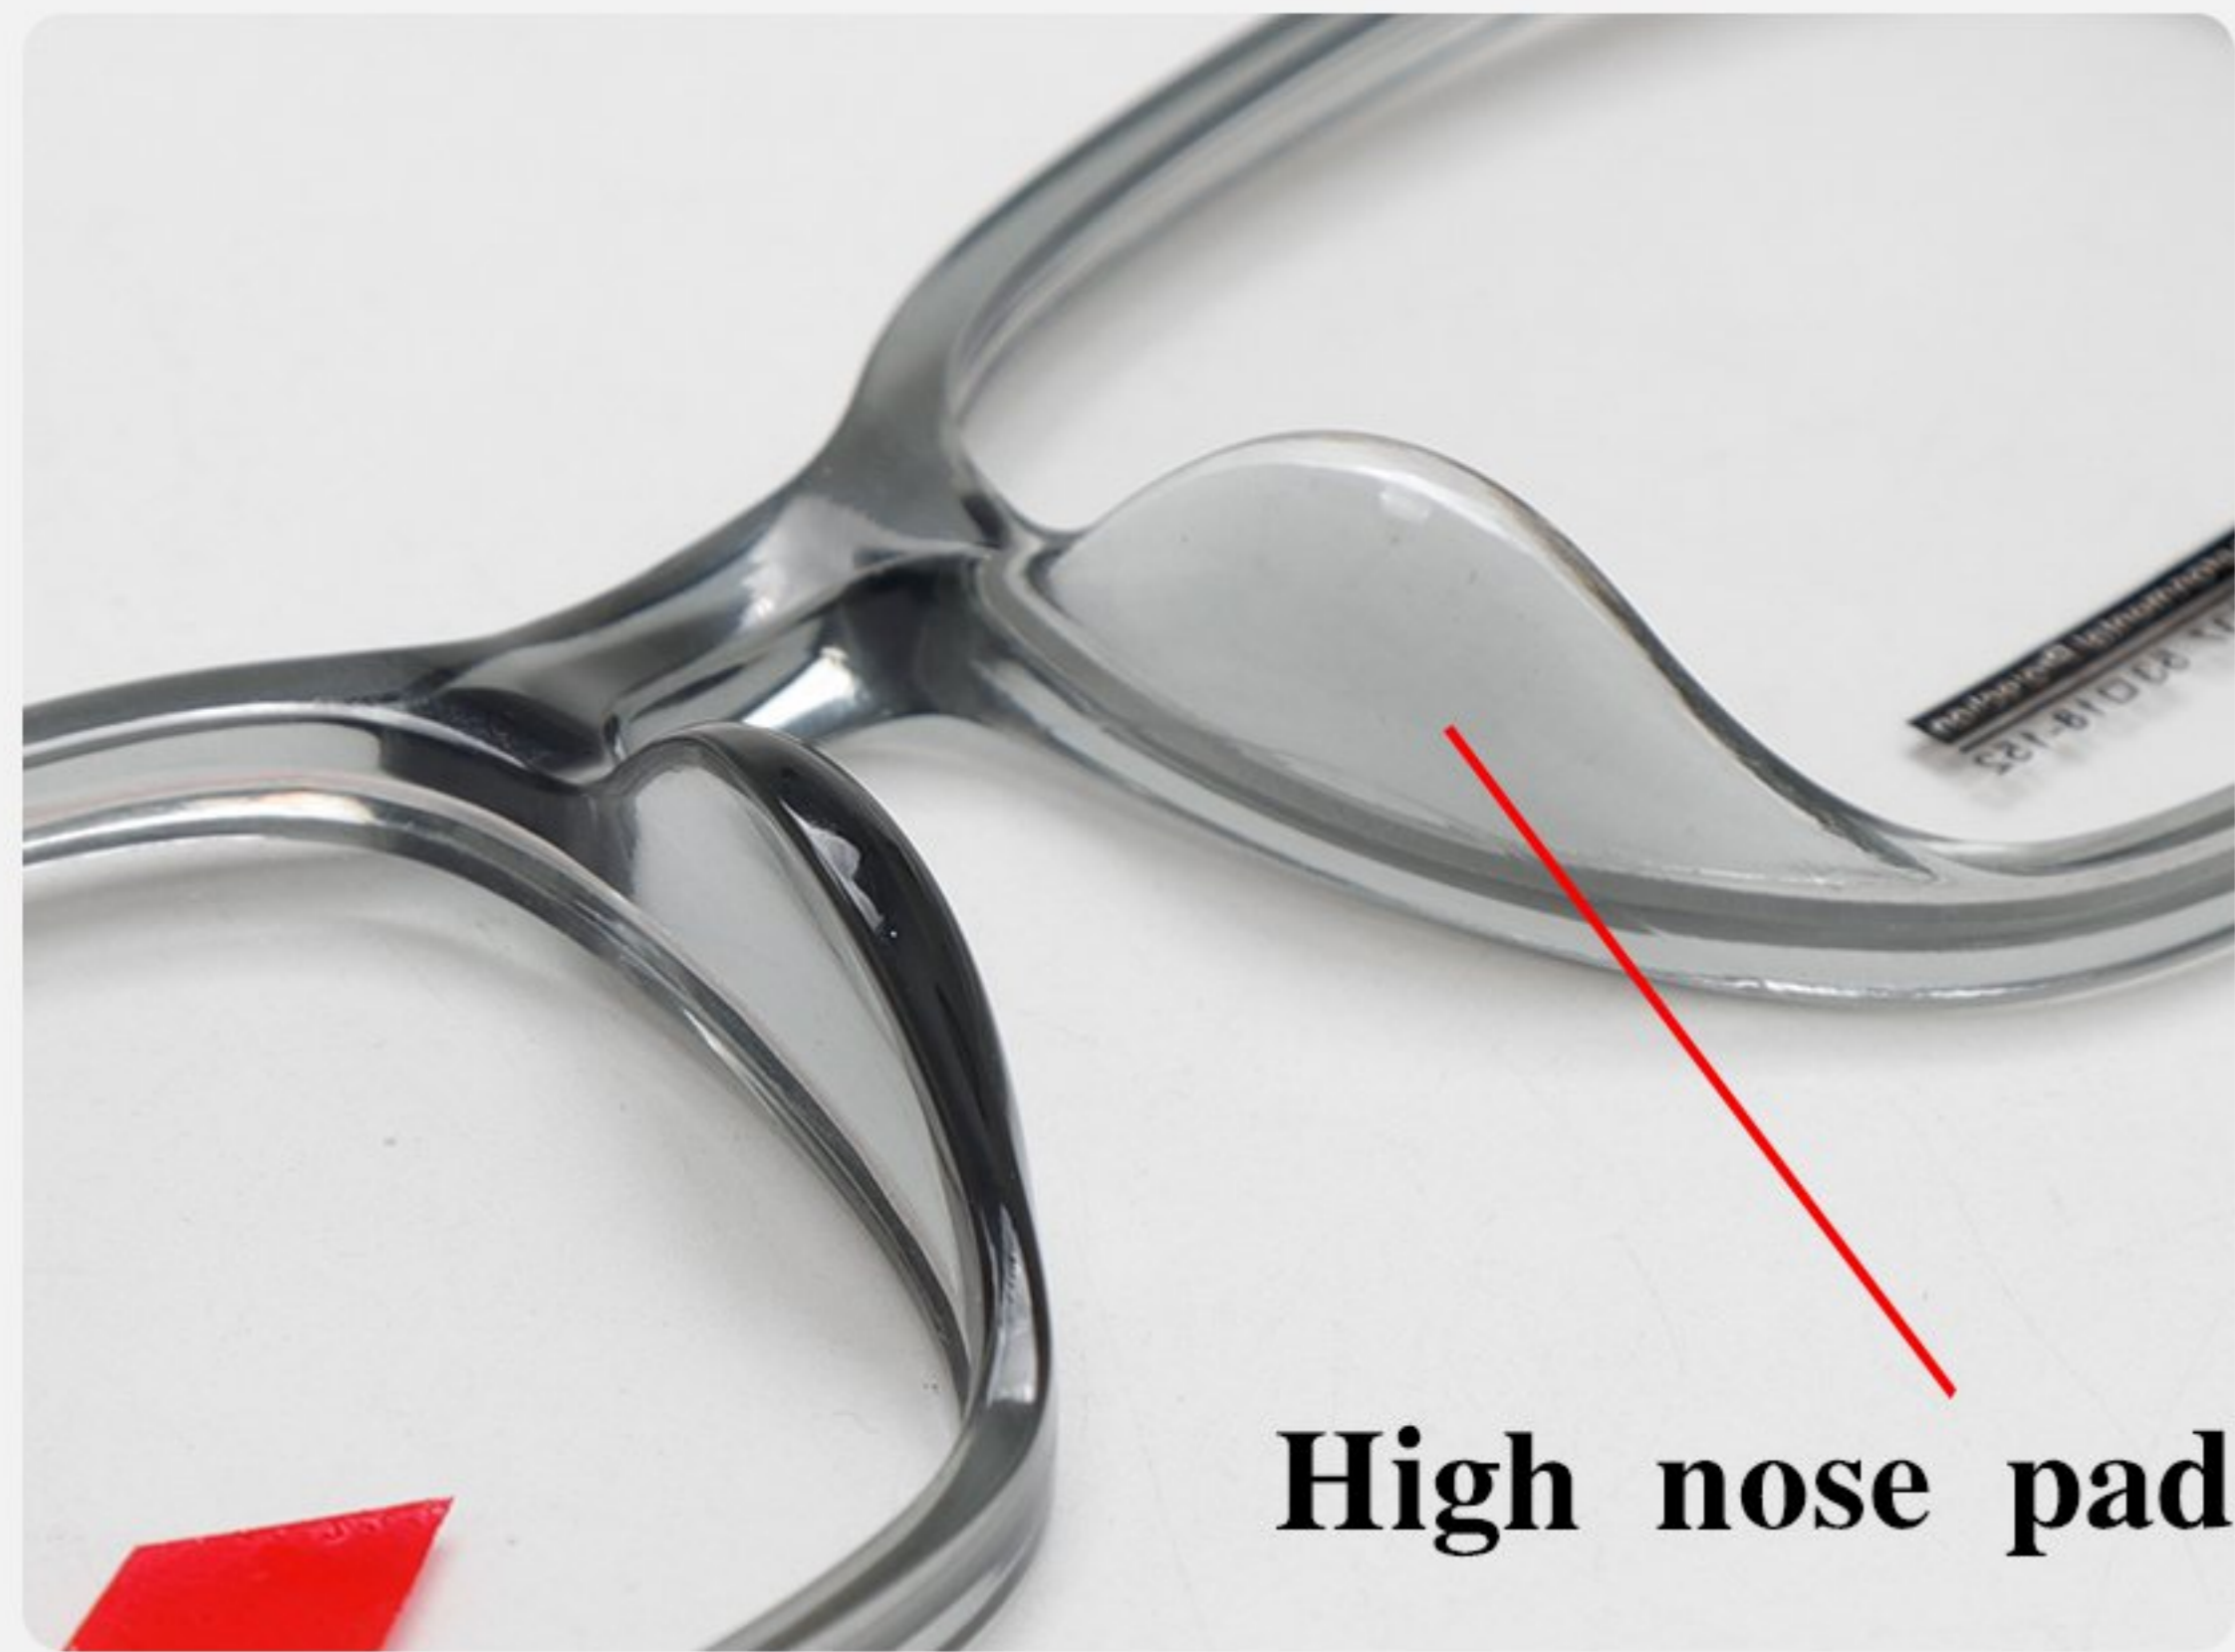

C5 透冷茶
Translucent Cool Tea

MODEL: TFB1037

SIZE: 53-18-152

MATERIAL: Ems

COLOR DISPLAY

High nose pads

Silver hot stamping

C1 黑/Black