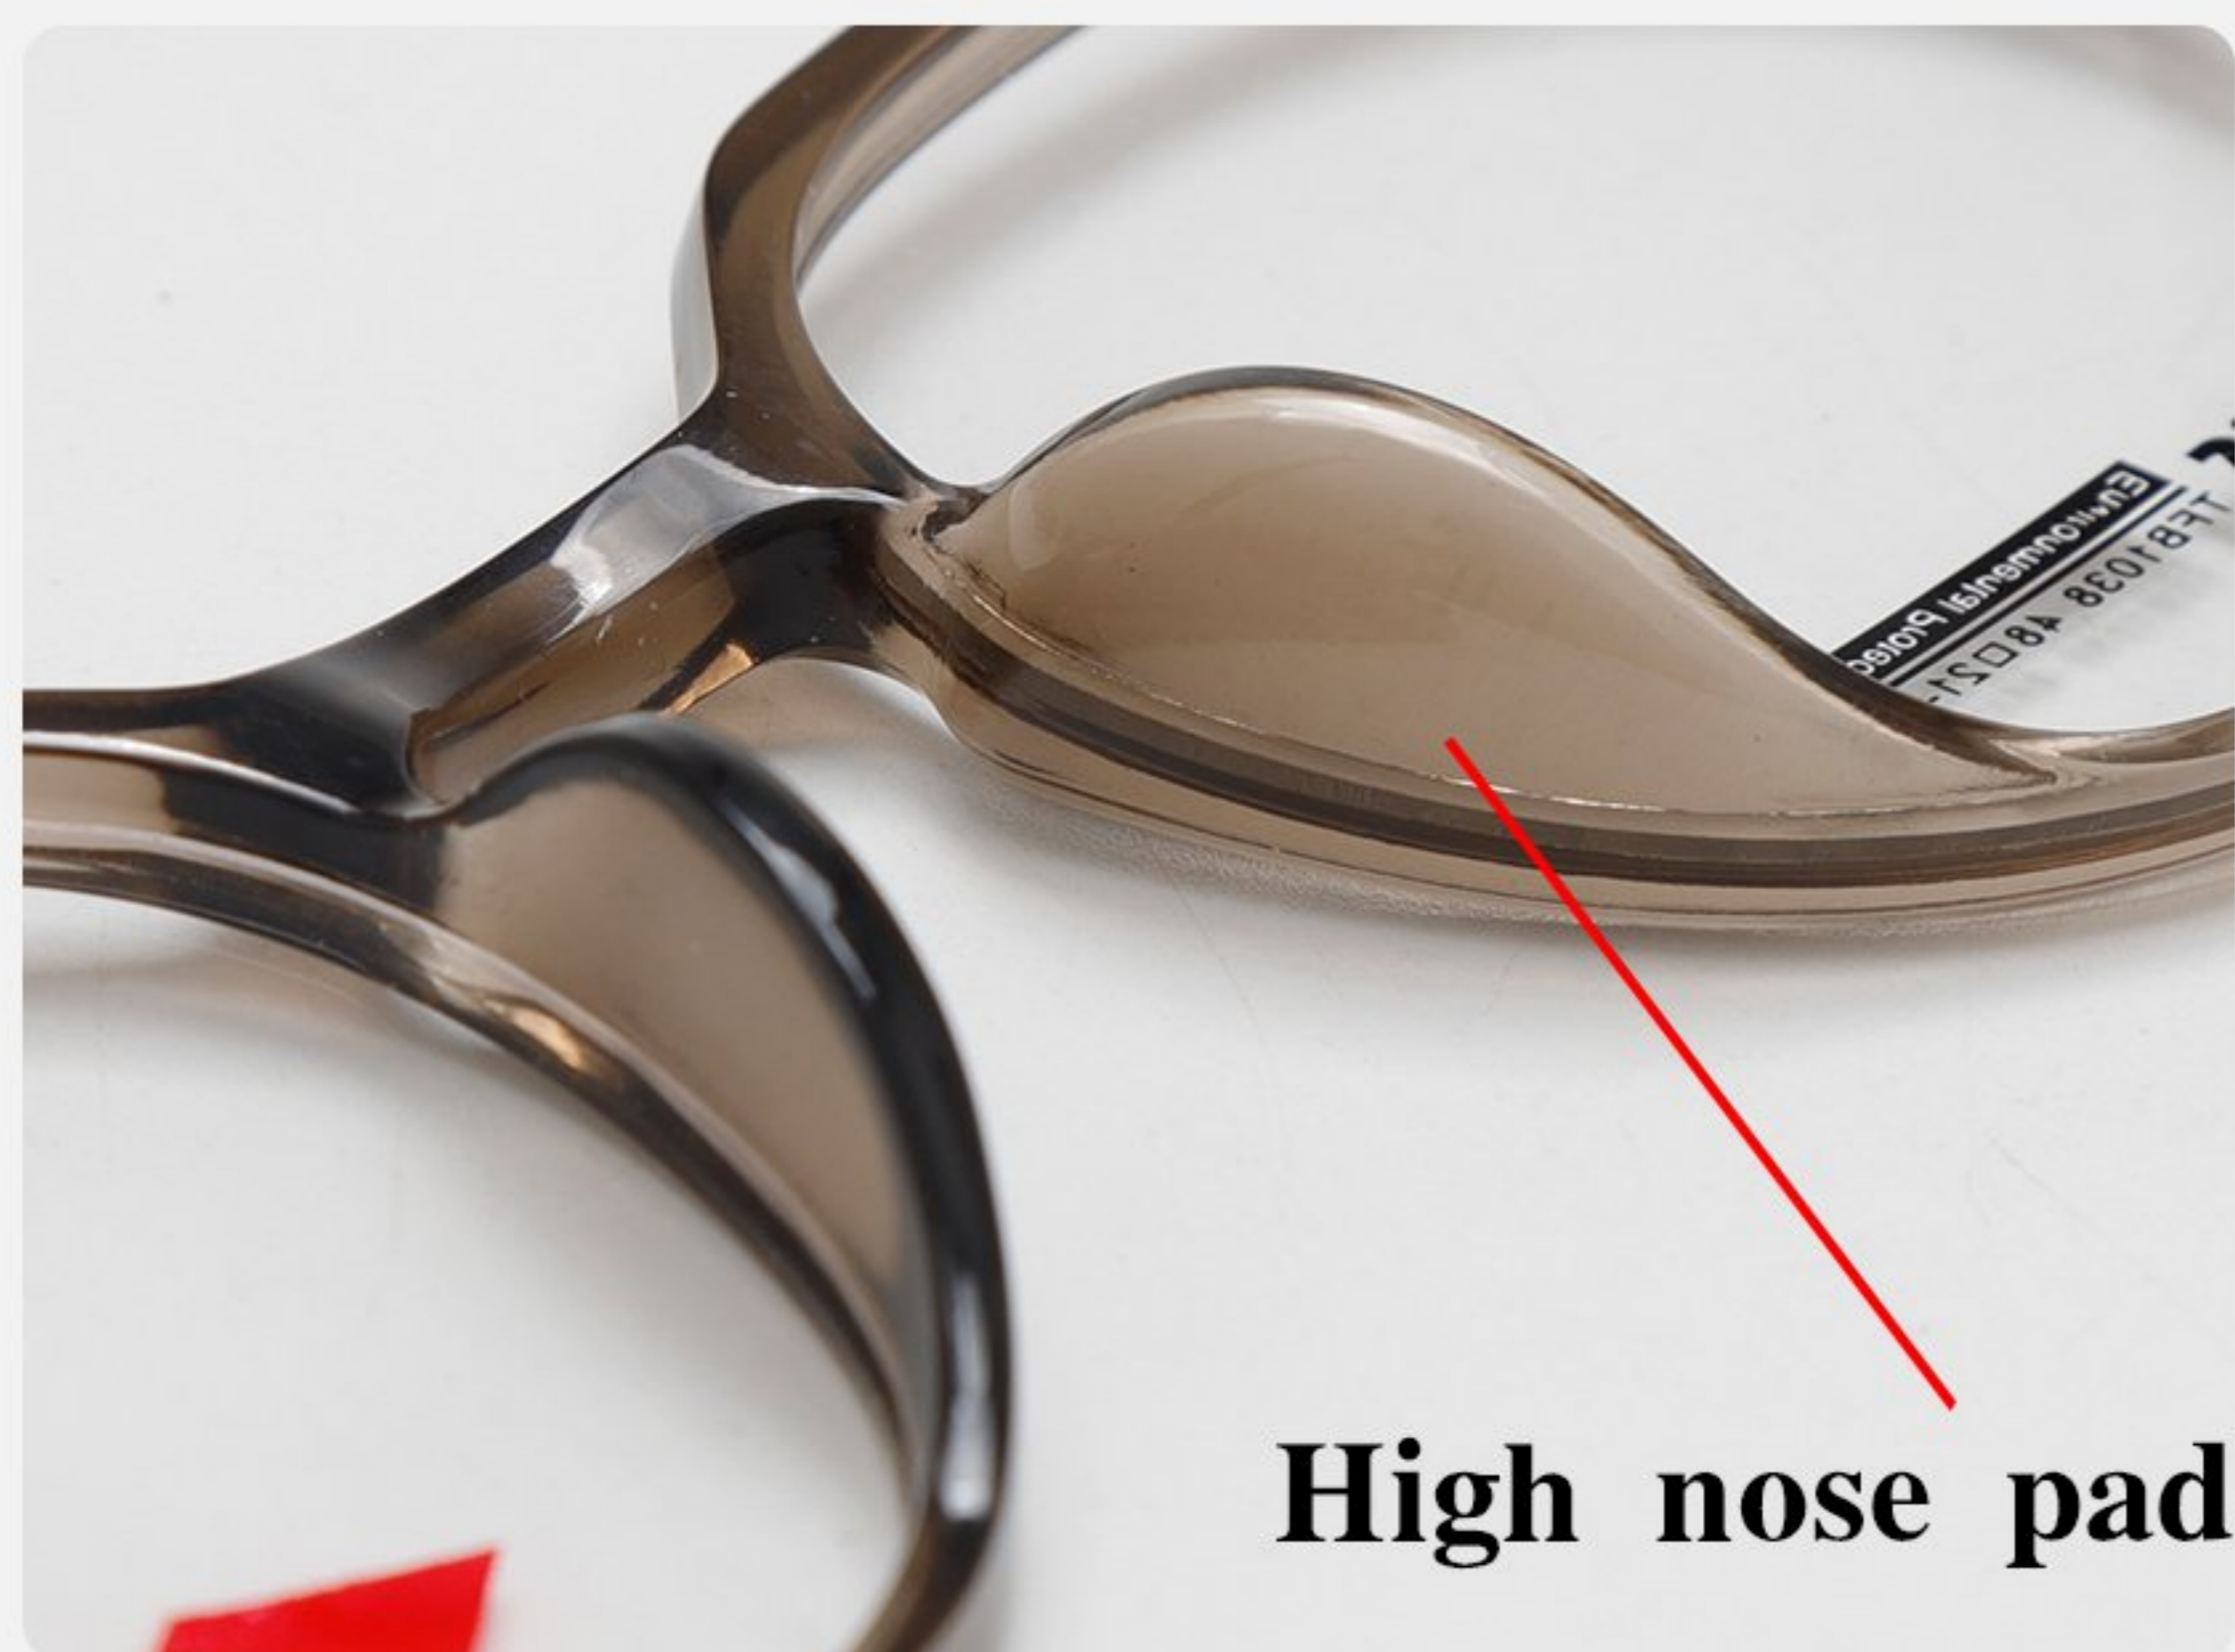

COLOR DISPLAY

High nose pads