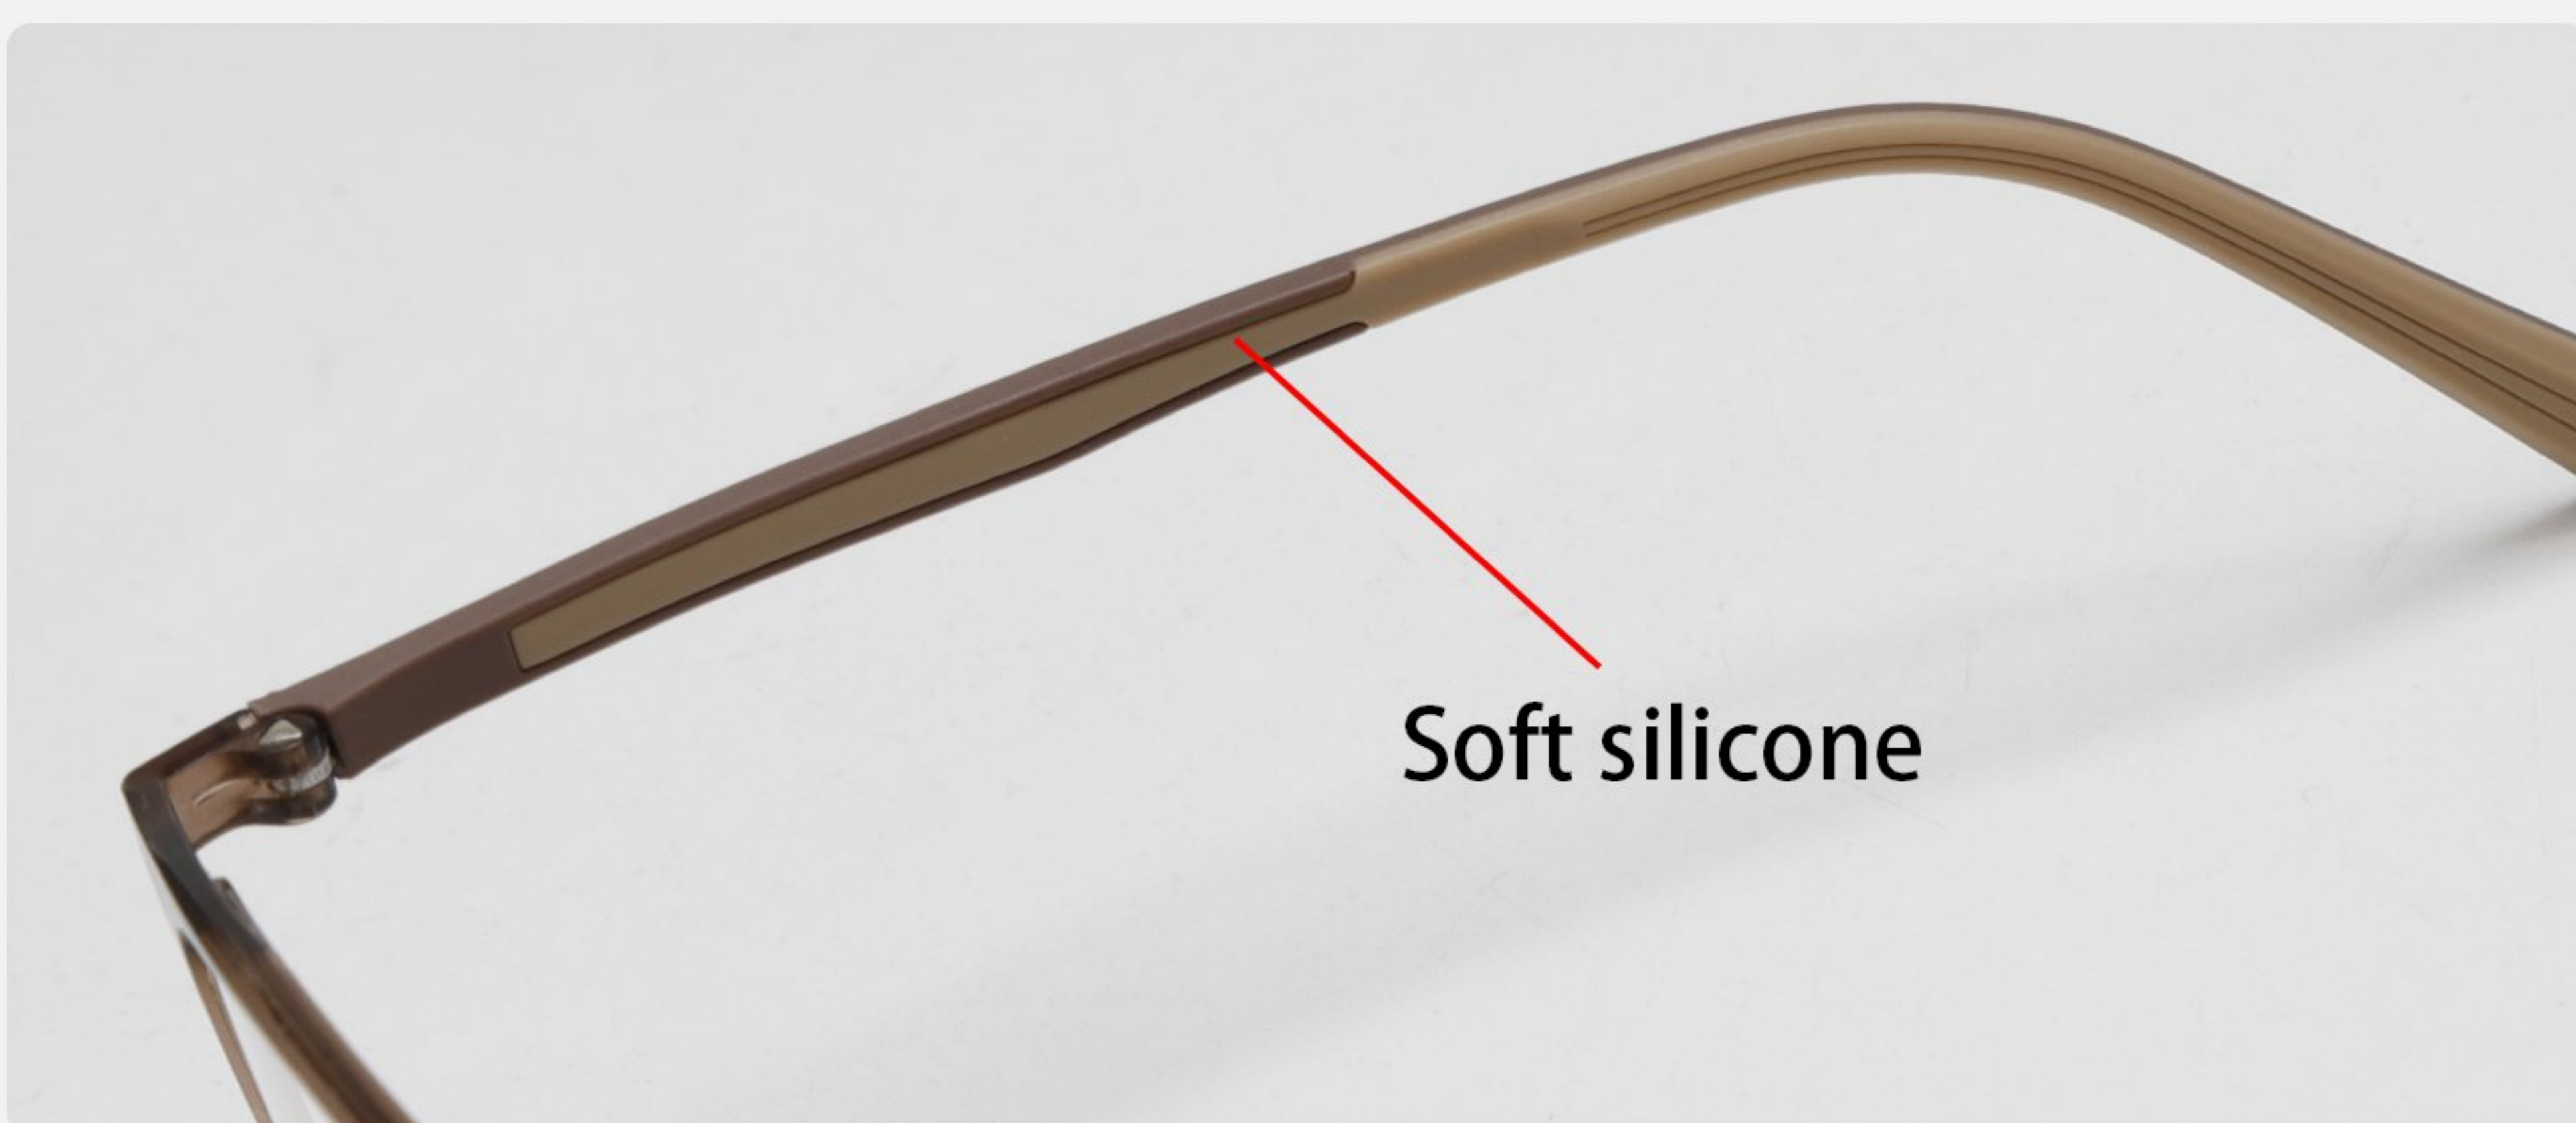

C08 乳茶
Milk Tea

MODEL: 6615

SIZE: 52-17-148

MATERIAL
EMS+Rubber Paint

COLOR DISPLAY

C01 亮黑
Shiny Black

C02-1 透深灰
Transparent Dark Gray

C02-3 透紫灰
Translucent Purplish Gray