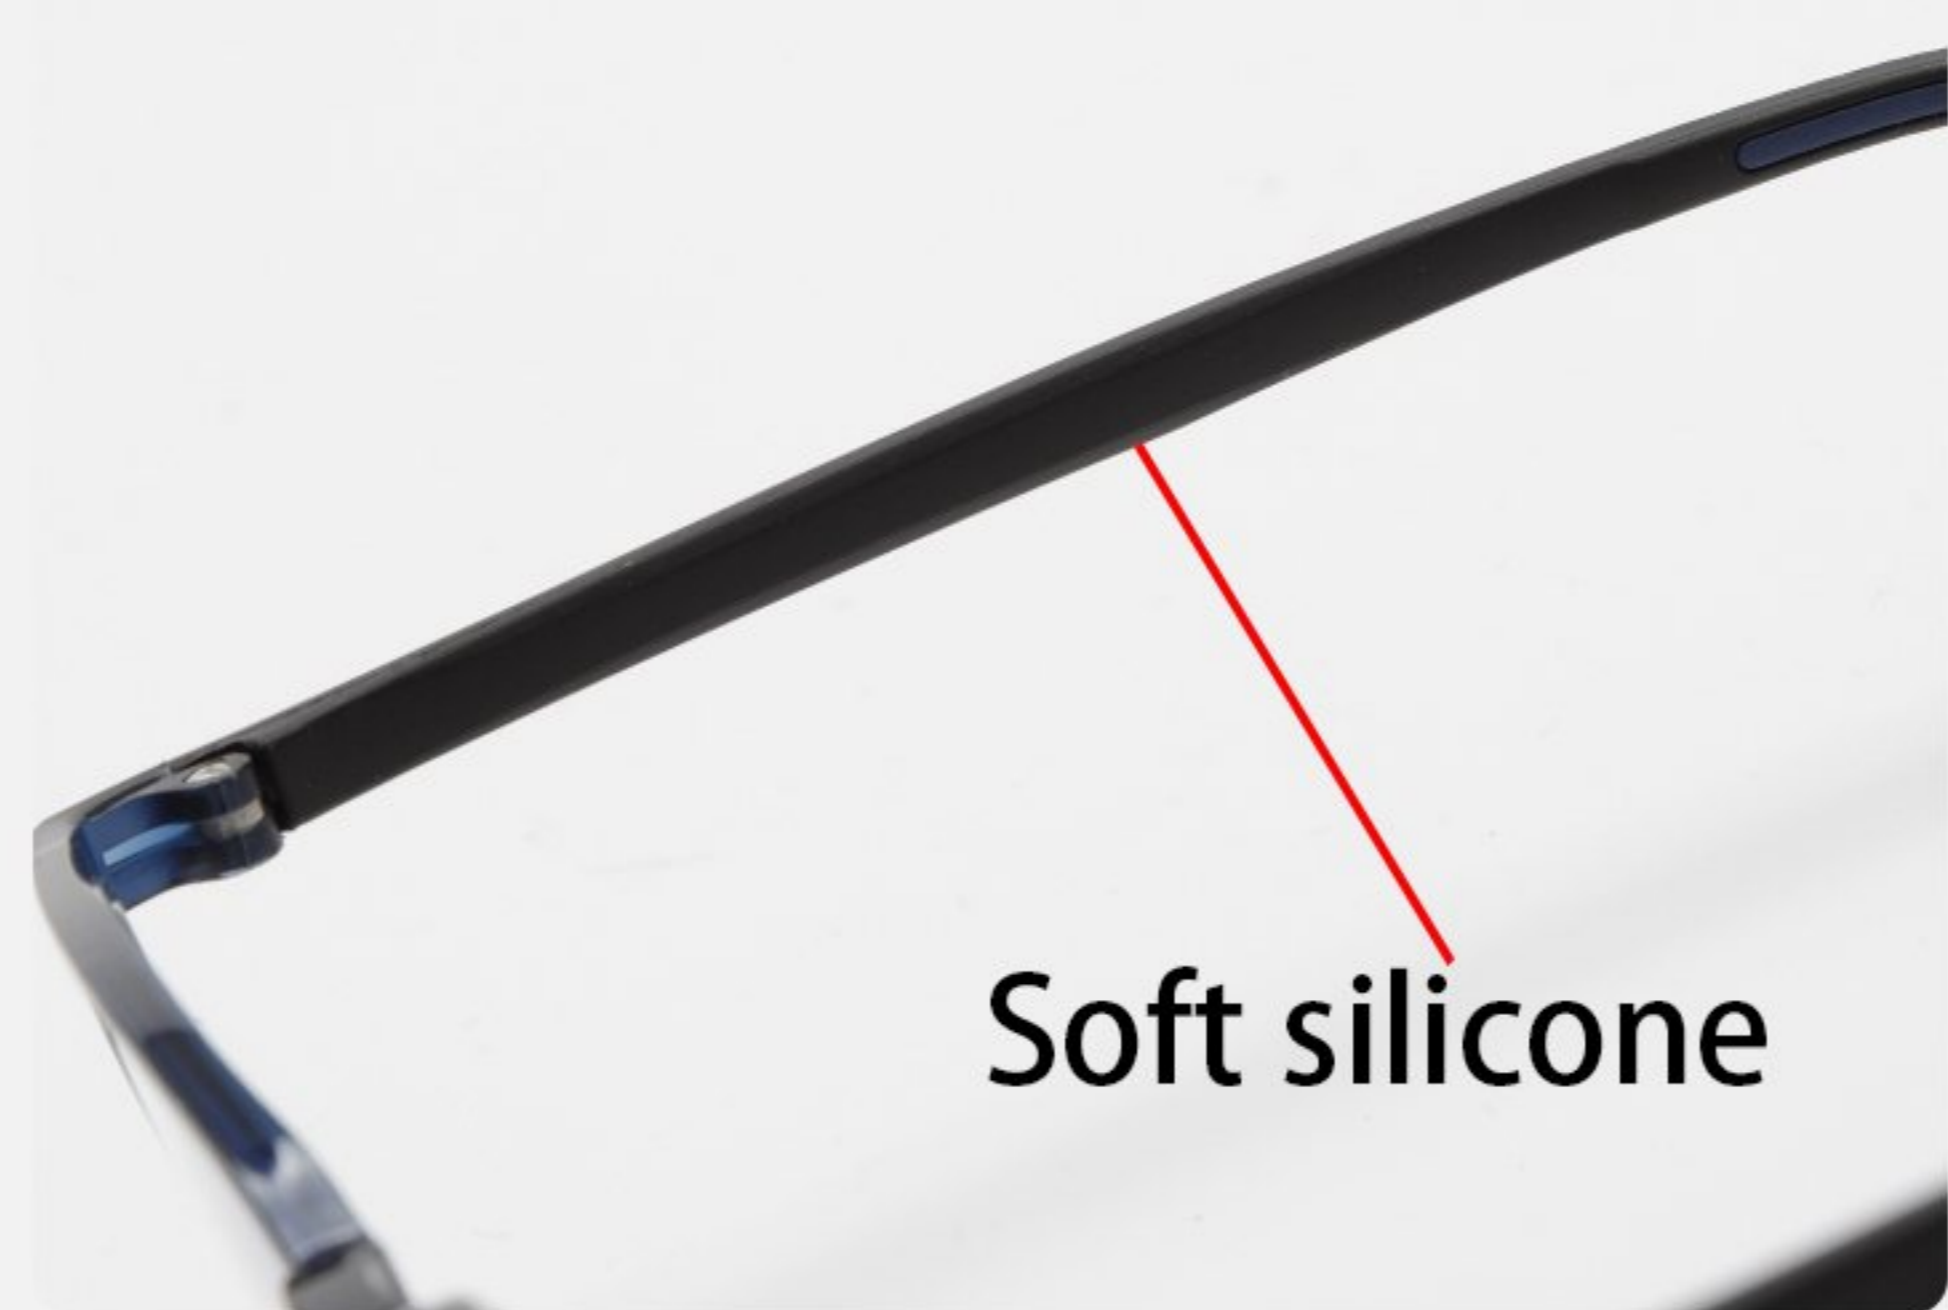

C03-2 透浅茶
Translucent Light Brown

C04-1 透灰茶
Translucent Grayish Tea

C07-2 透深蓝
Translucent Deep Blue

C08 乳茶
Milk Tea

MODEL: 6602

SIZE: 51-17-148

MATERIAL
EMS+Rubber Paint

COLOR DISPLAY