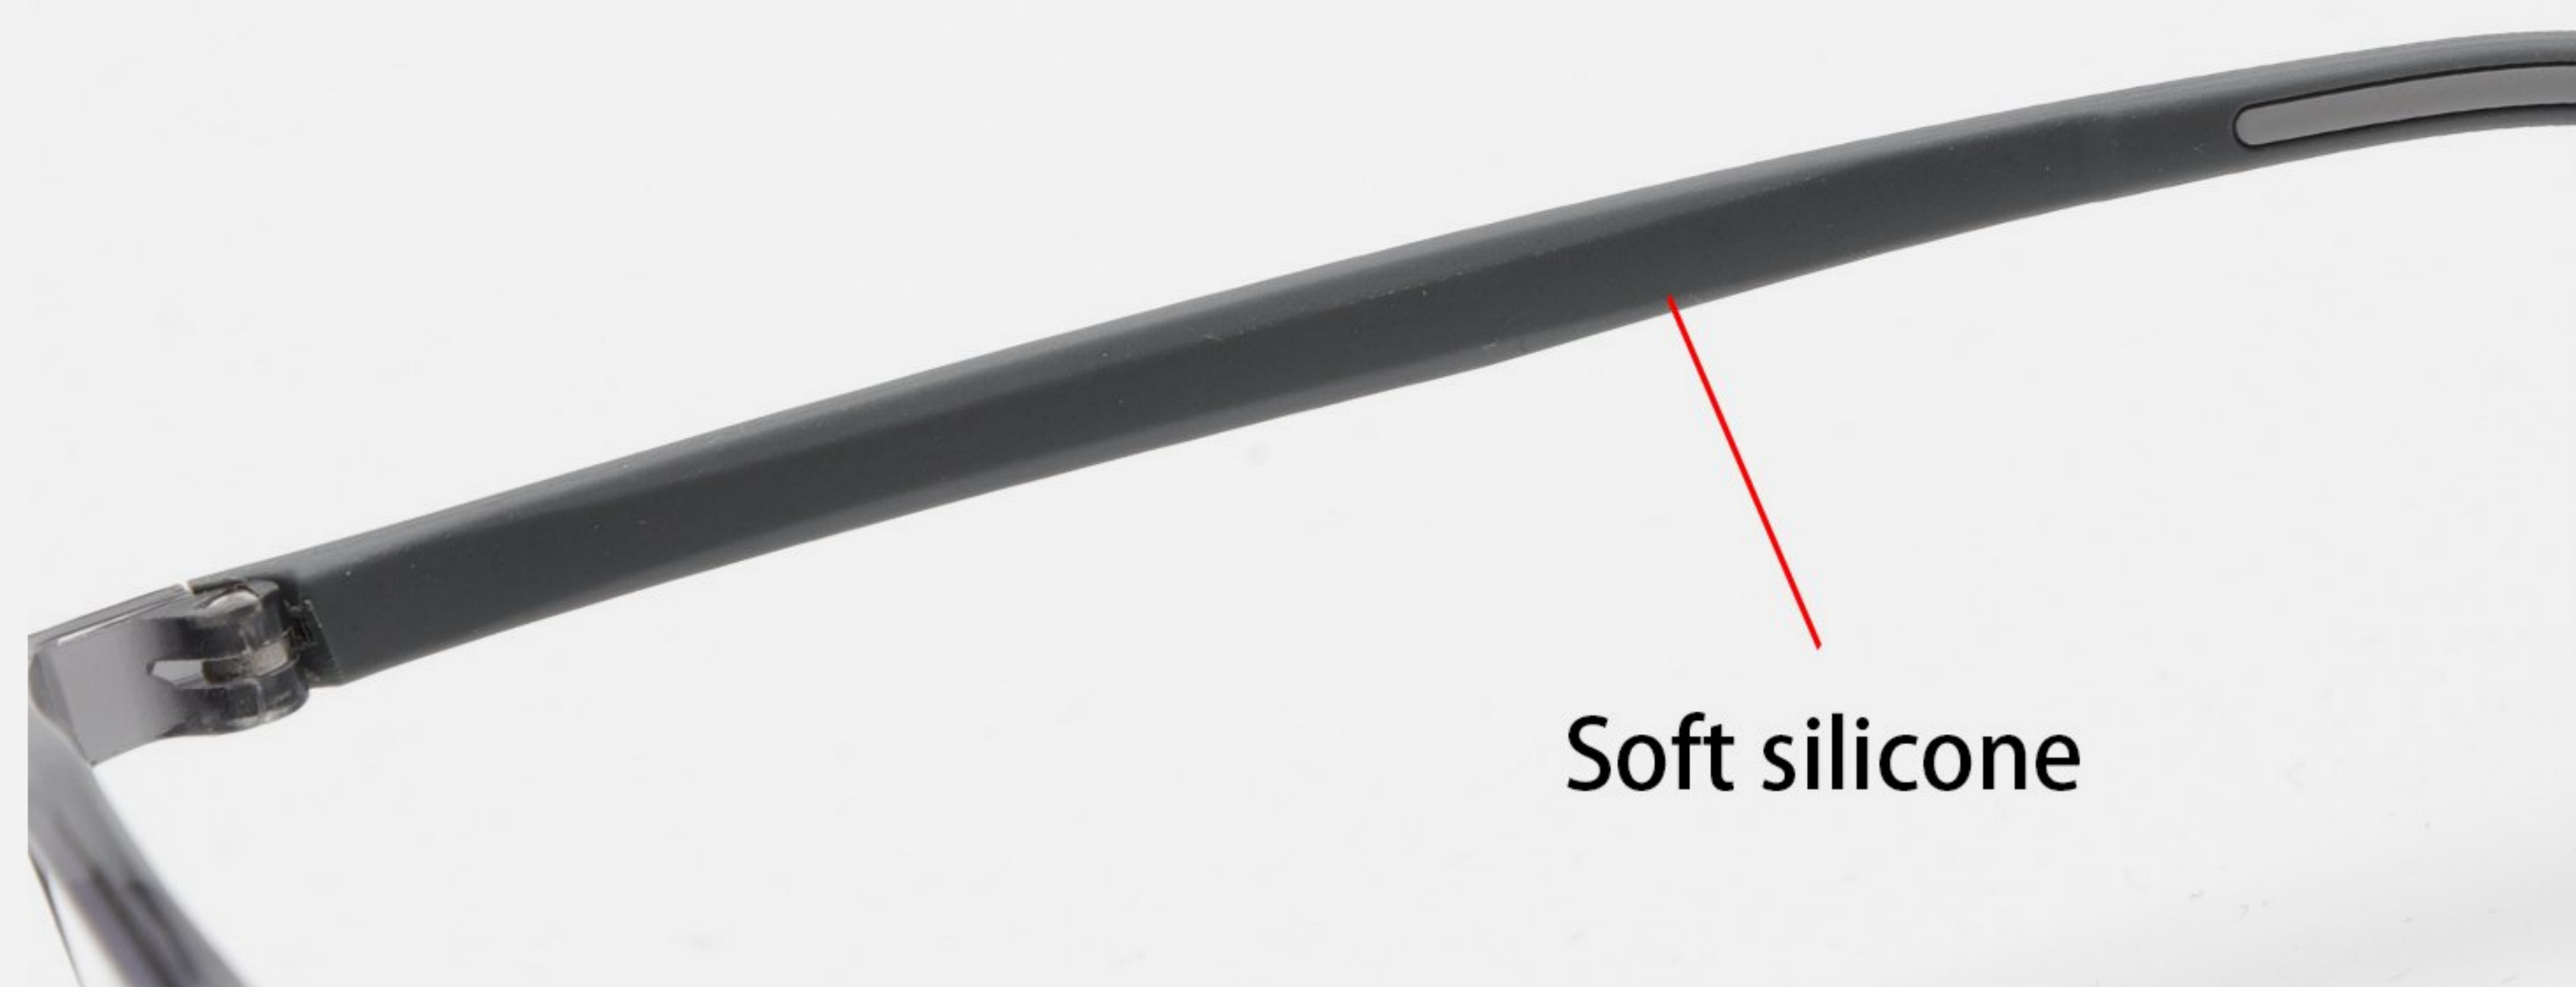

COLOR DISPLAY

C01 亮黑
Shiny Black