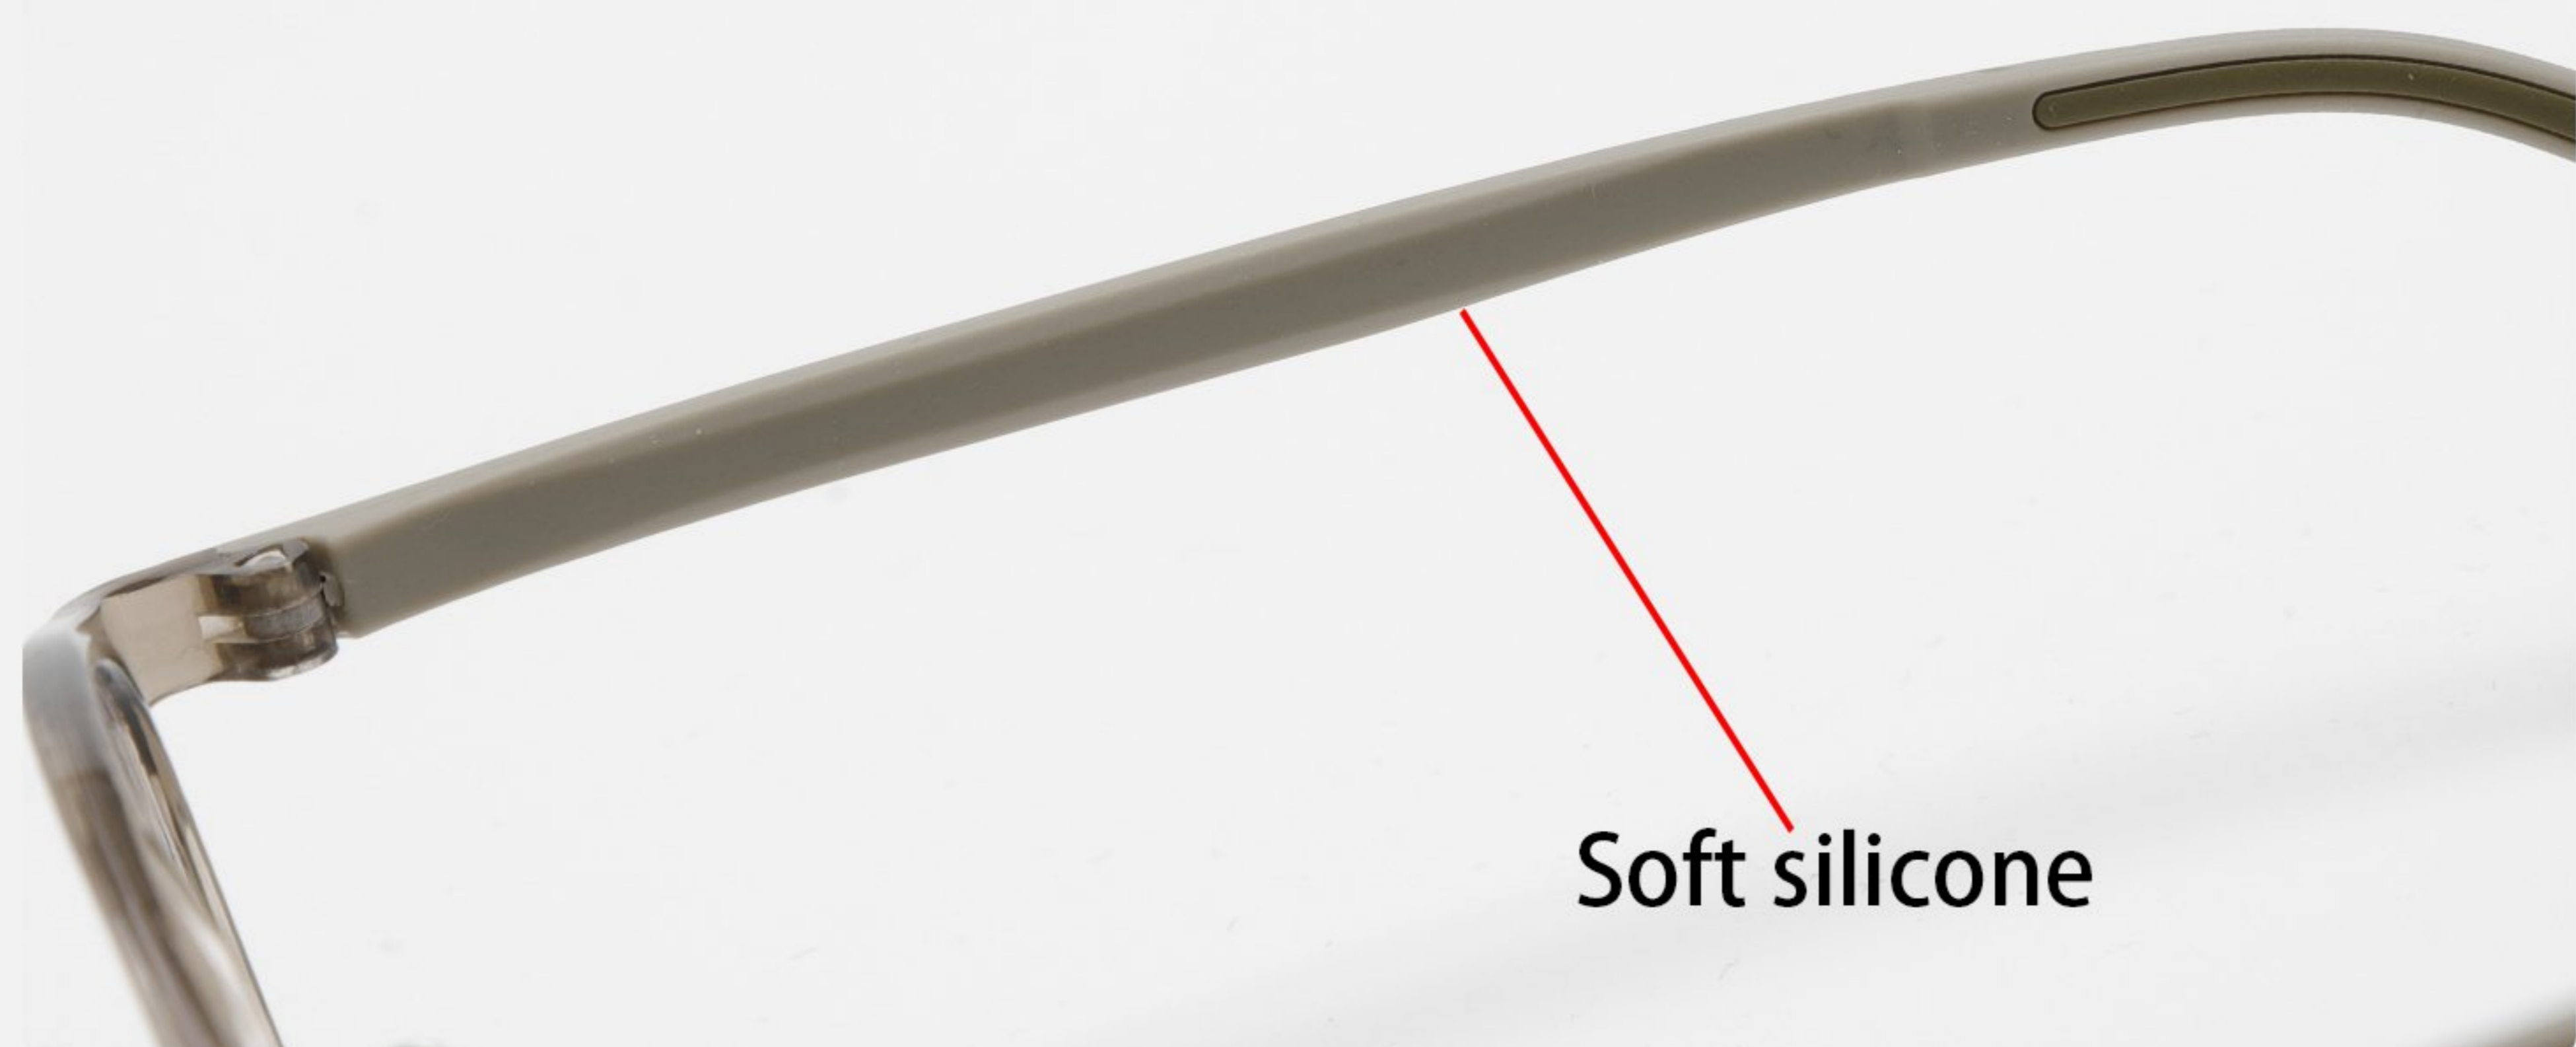

C04-1 透灰茶
Translucent Grayish Tea

C07-2 透深蓝
Translucent Deep Blue

C08 乳茶
Milk Tea

MODEL: 6612

SIZE: 51-18-148

MATERIAL
EMS+Rubber Paint

COLOR DISPLAY

C01 亮黑
Glossy Black