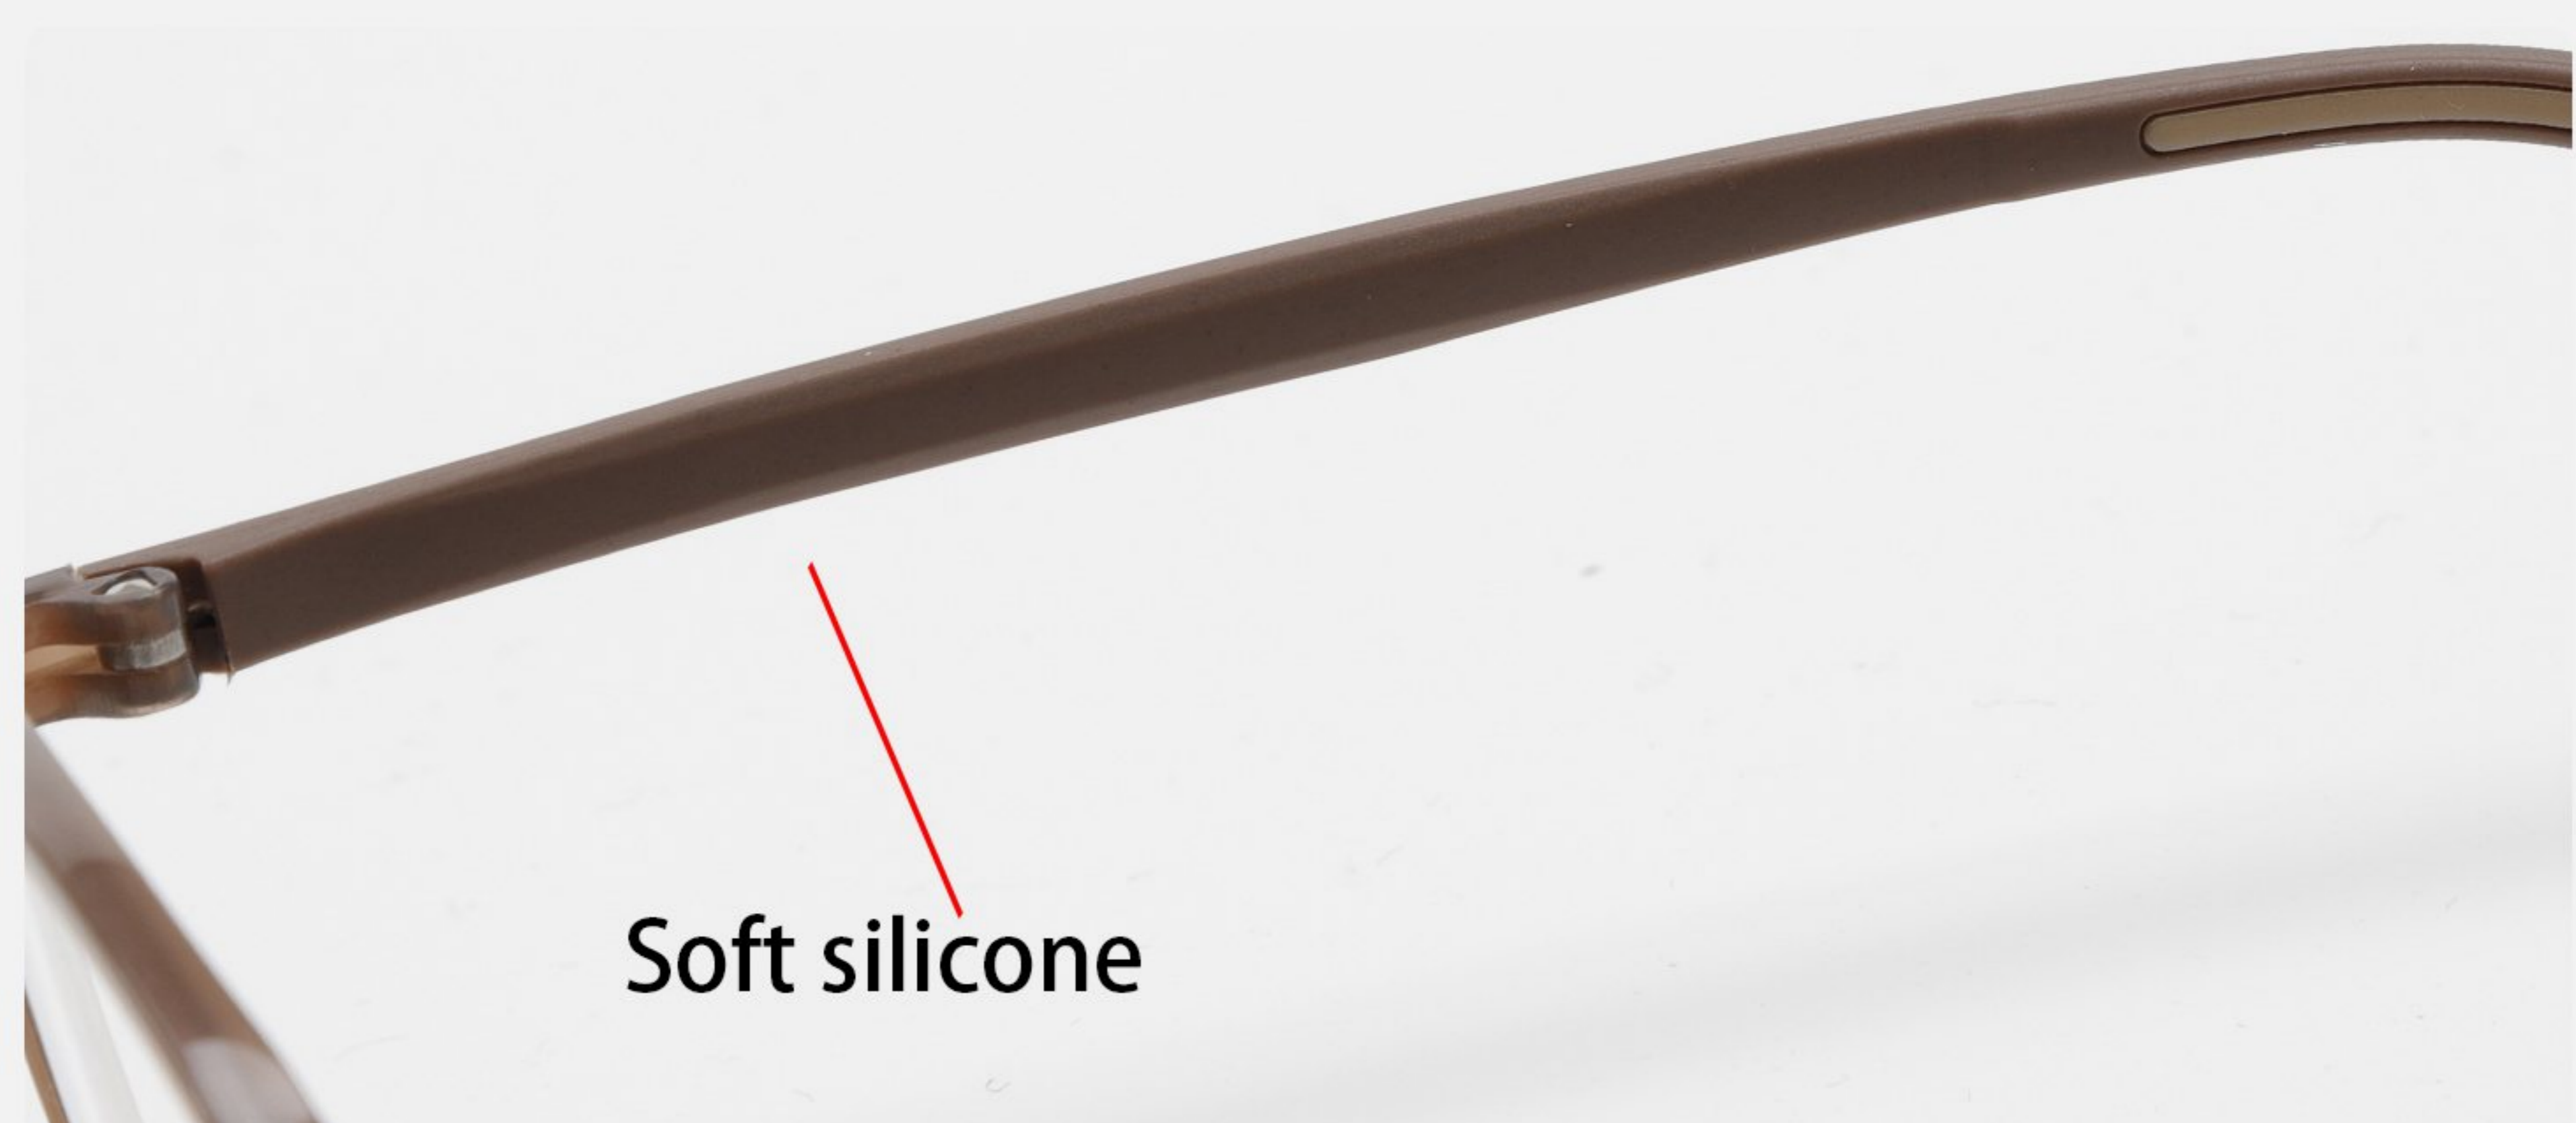

C04-1 透灰茶
Translucent Grayish Tea

C07-2 透深蓝
Translucent Deep Blue

C08 乳茶
Milky Tea

MODEL: 6618

SIZE: 50-17-148

MATERIAL
EMS+Rubber Paint

COLOR DISPLAY

C01 亮黑
Shiny Black