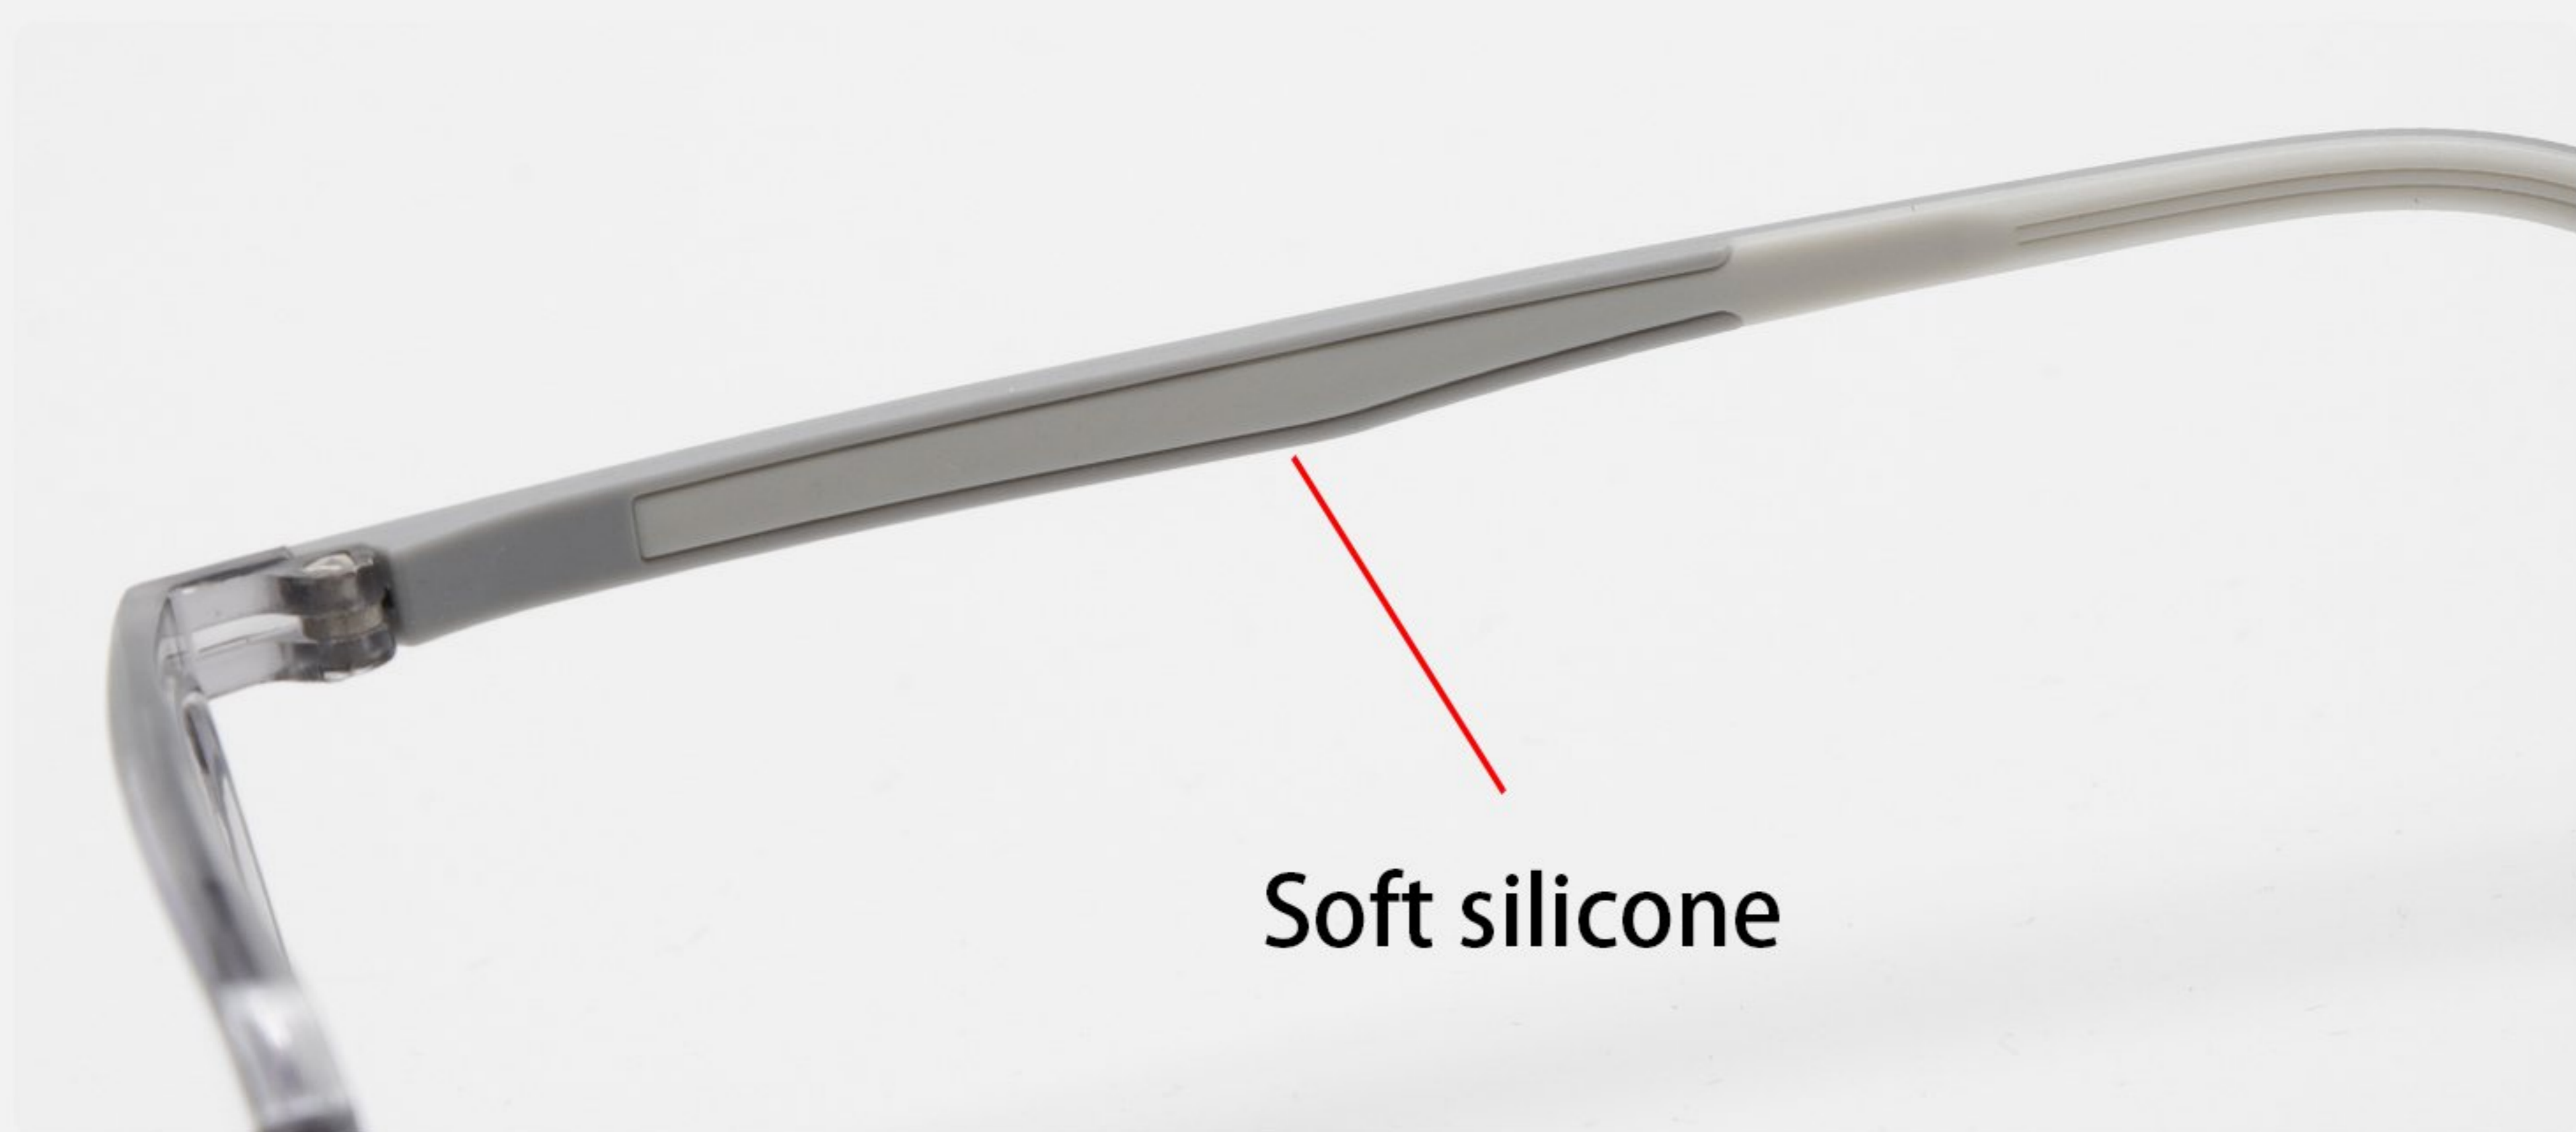

C04-1 透灰茶
Translucent Grayish Tea

C07-2 透深蓝
Translucent Deep Blue

C08 乳茶
Milky Tea

C02-3 透紫灰
Translucent Purplish Gray

MODEL: 6608

SIZE: 49-17-148

MATERIAL
EMS+Rubber Paint

COLOR DISPLAY