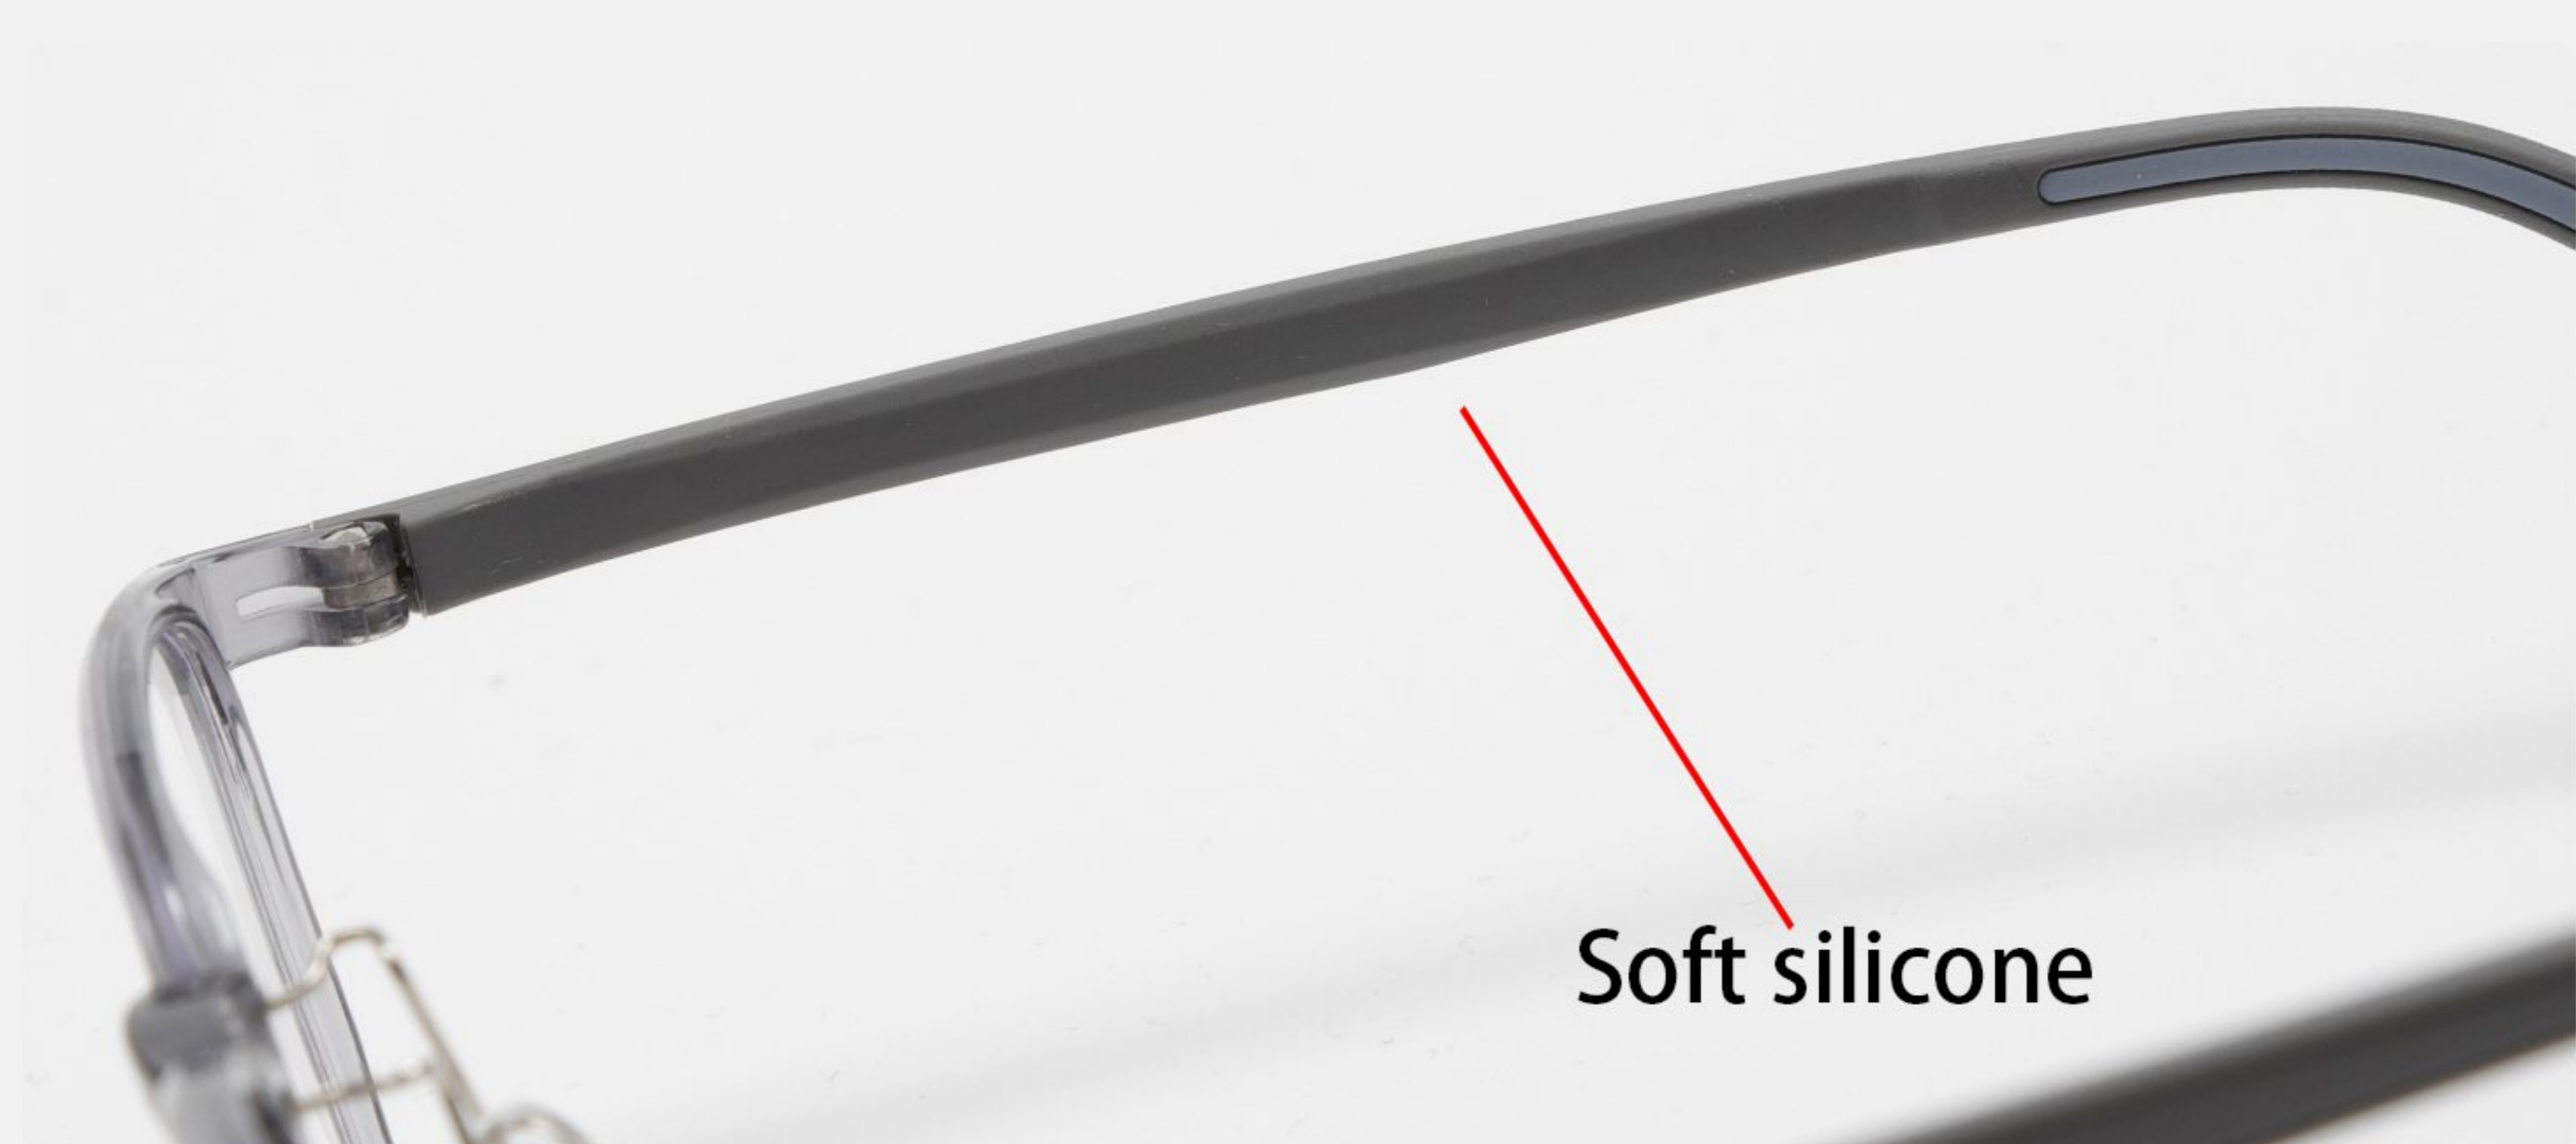

COLOR DISPLAY

C01 亮黑
Glossy Black