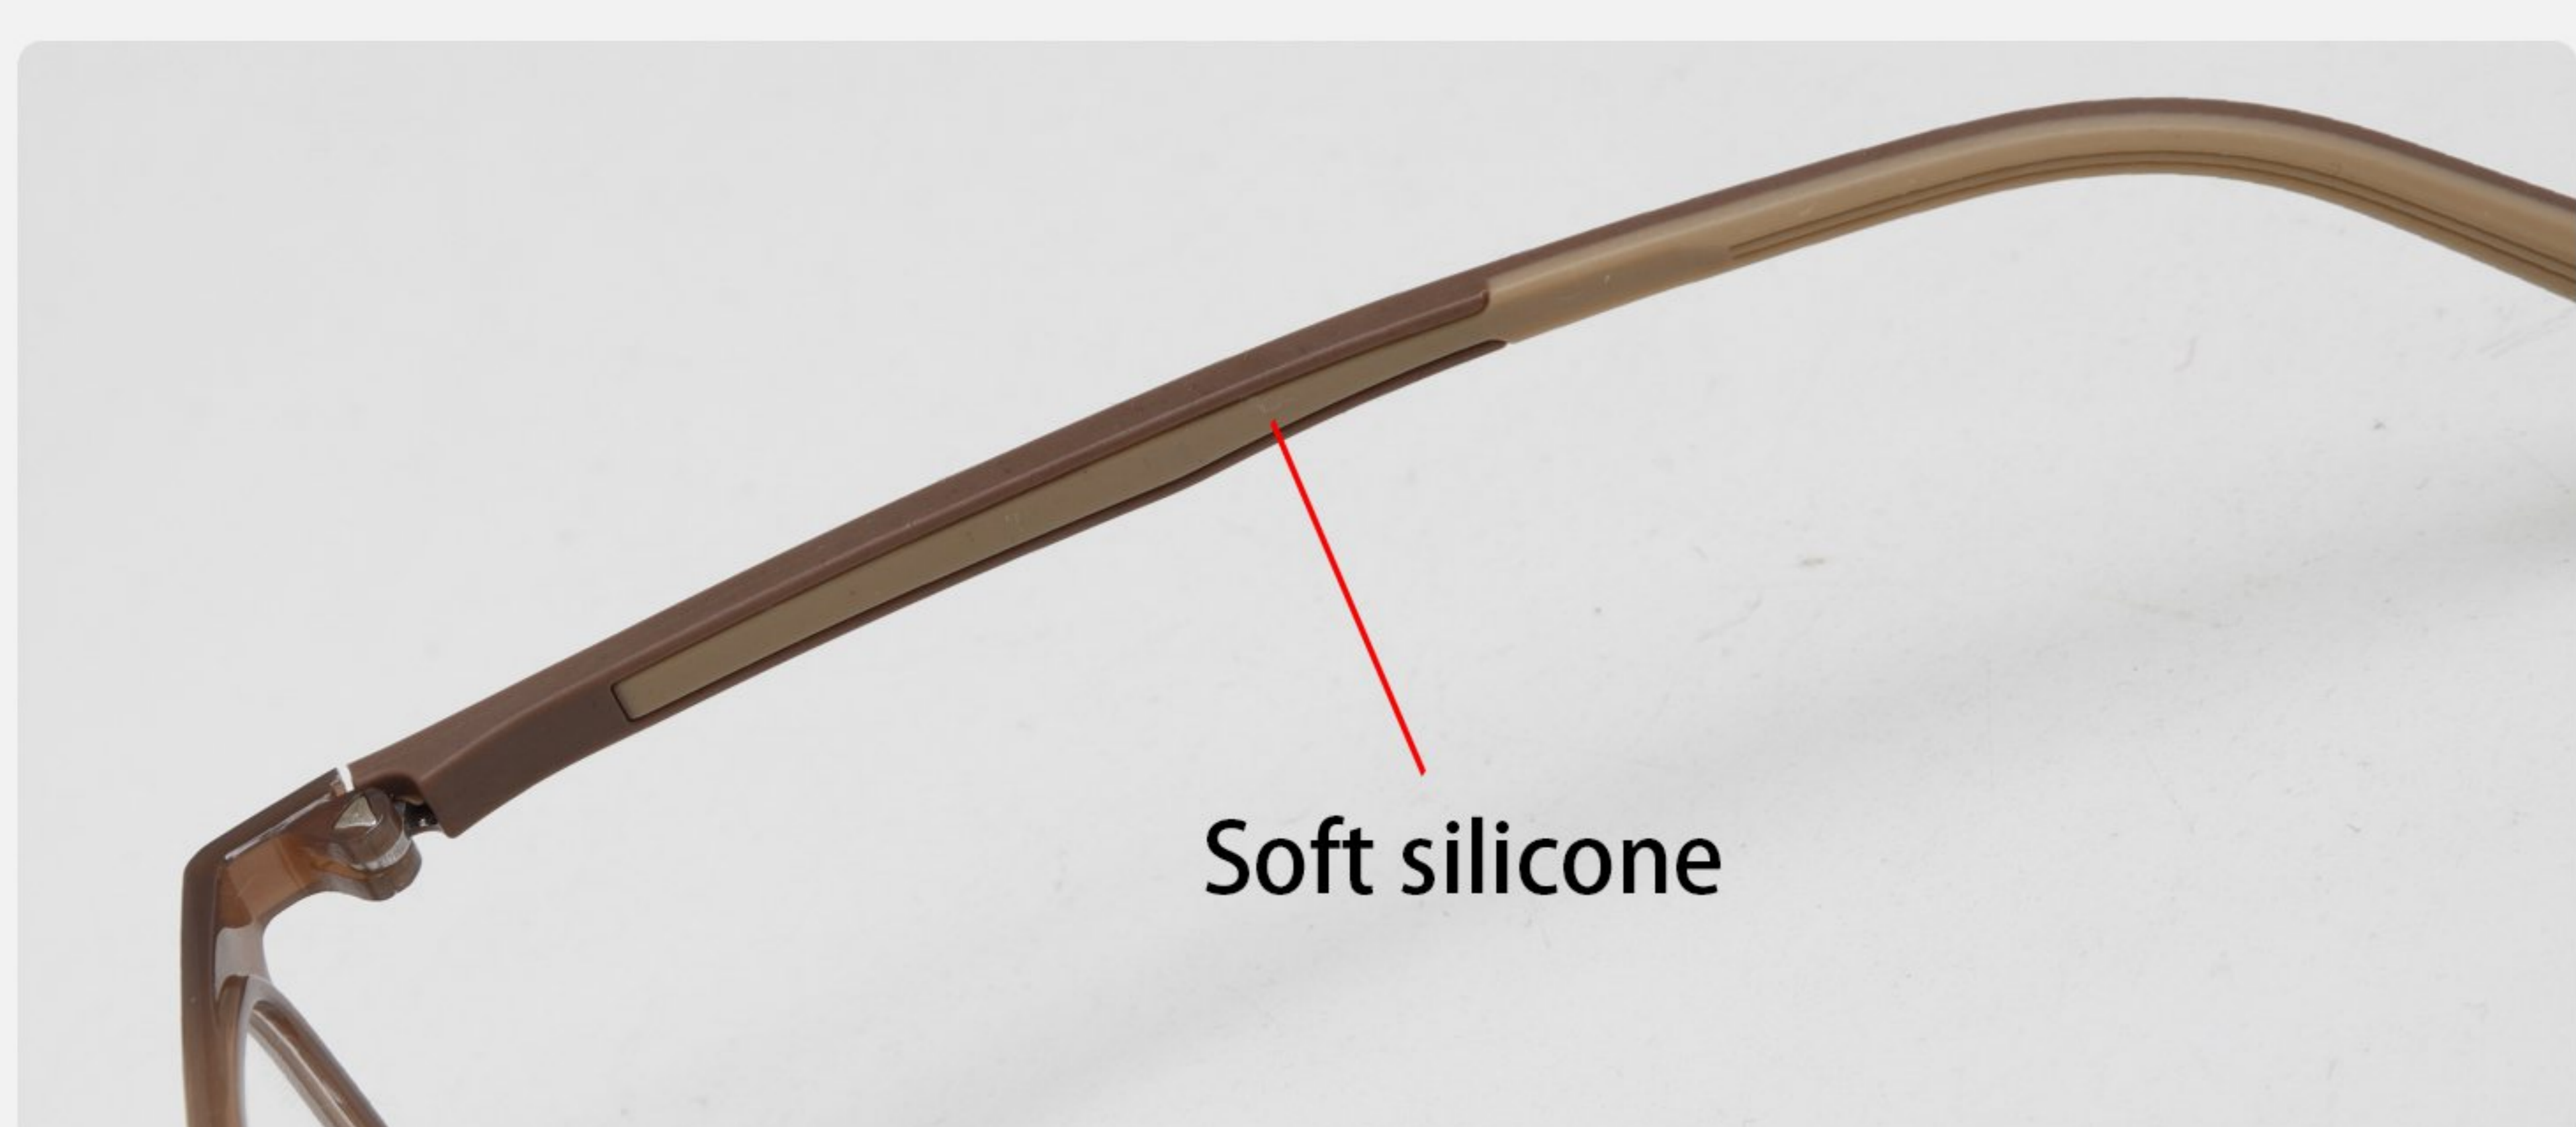

MODEL: 6601

SIZE: 54-17-148

MATERIAL
EMS+Rubber Paint

COLOR DISPLAY

C01 亮黑
Shiny Black

C02-1 透深灰
Transparent Dark Gray

C02-3 透紫灰
Translucent Purplish Gray

C03-1 透深茶
Translucent Dark Brown

C03-2 透浅茶
Translucent Light Brown

C04-1 透灰茶
Translucent Grayish Tea

C07-2 透深蓝
Translucent Deep Blue

C08 乳茶
Milk Tea

MODEL: 6602

SIZE: 51-17-148

MATERIAL
EMS+Rubber Paint

COLOR DISPLAY