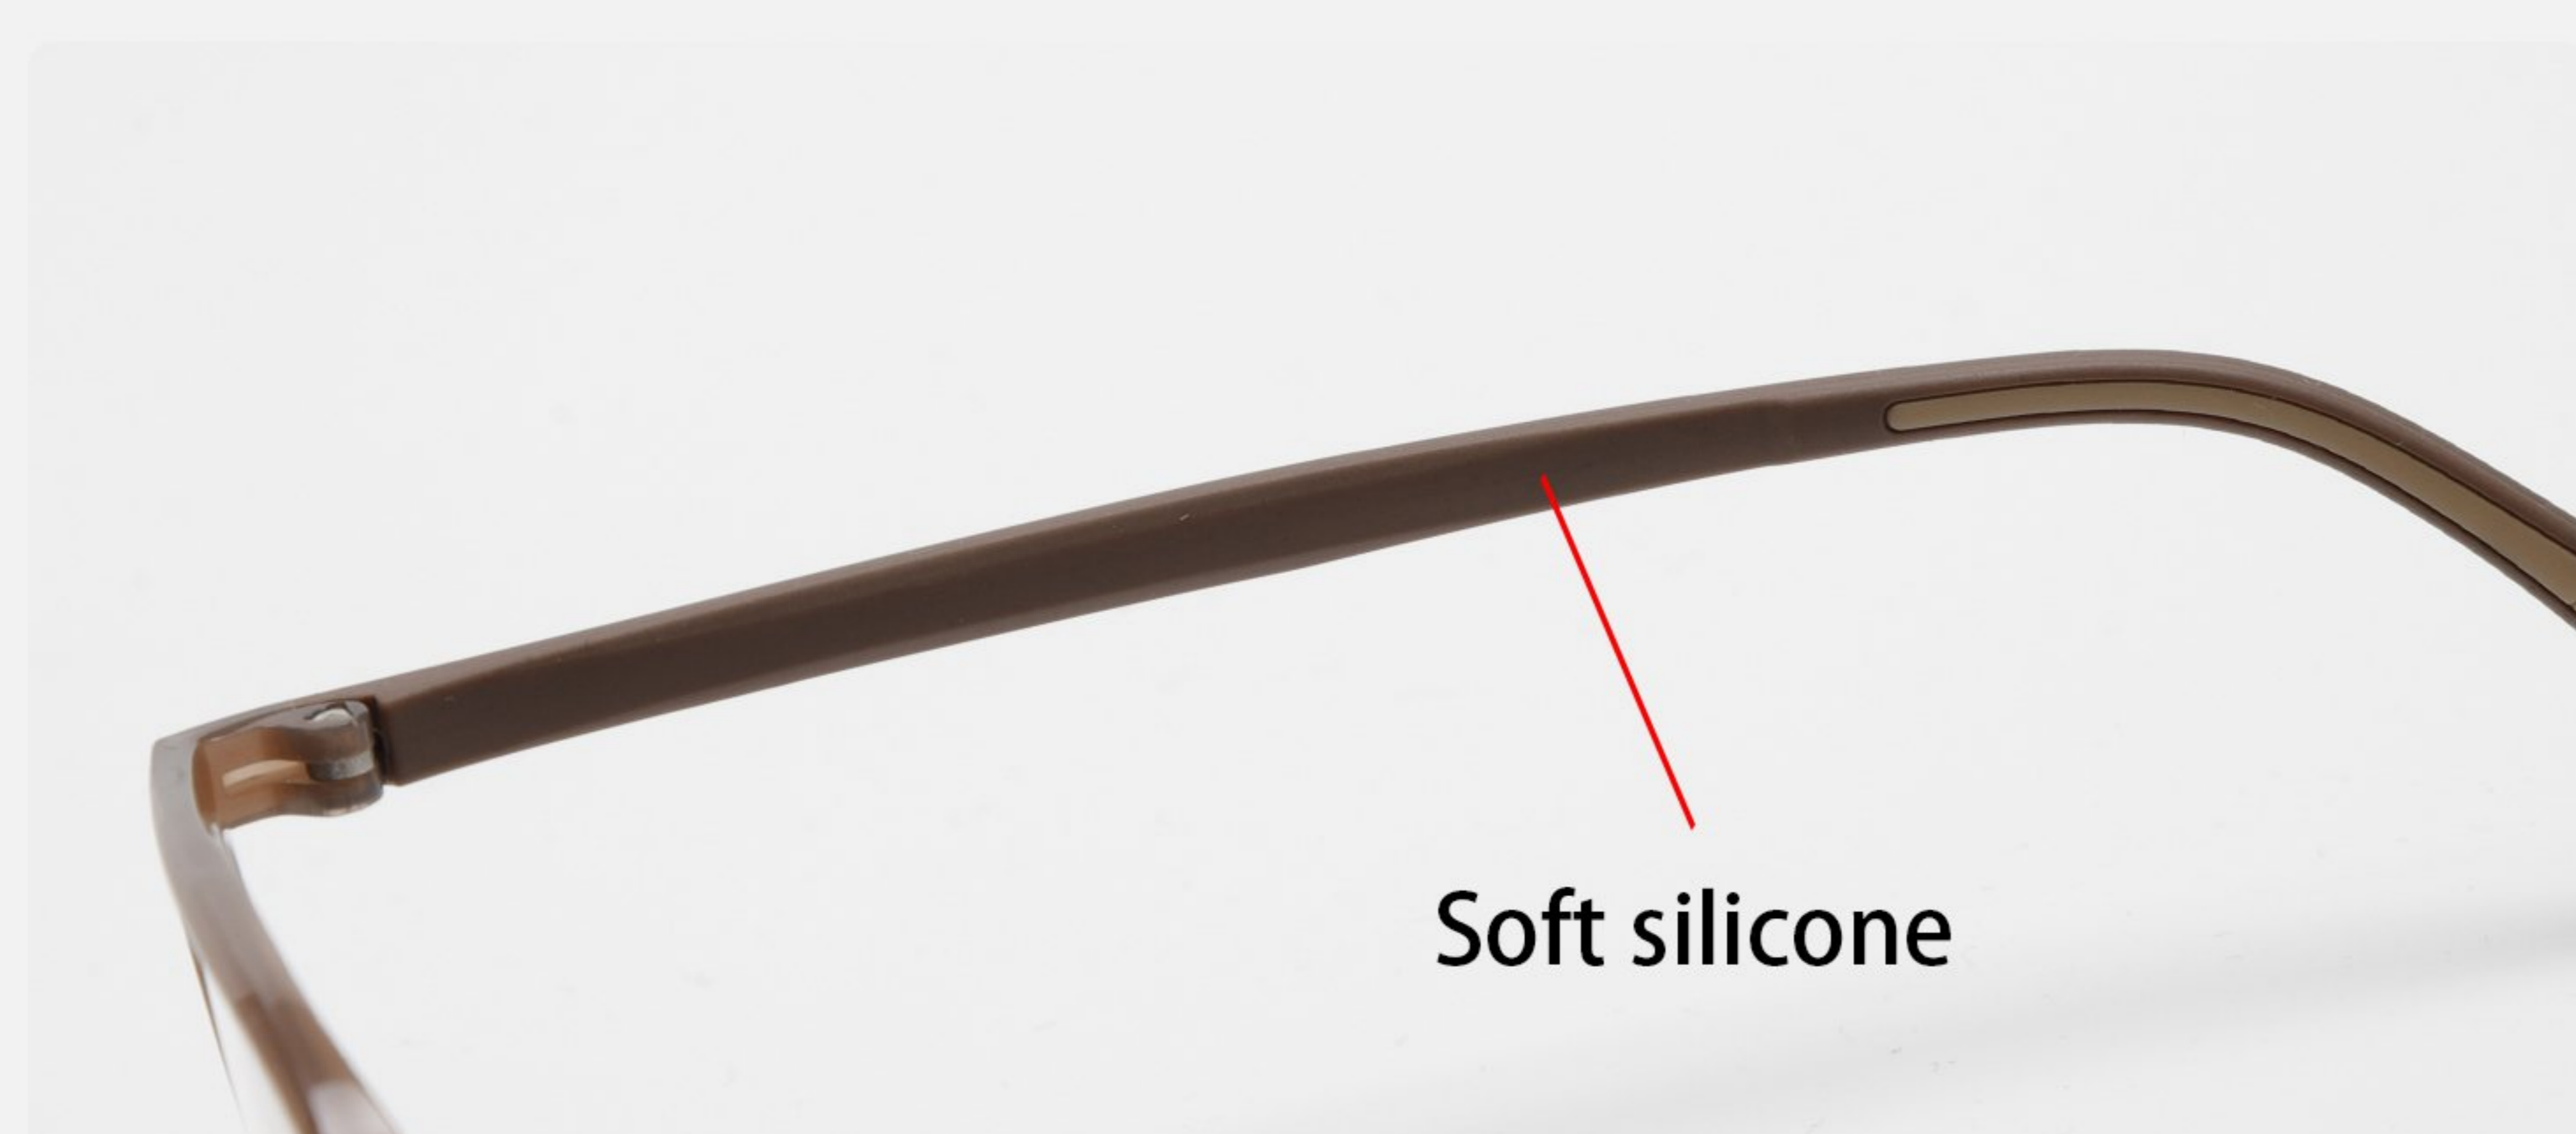

COLOR DISPLAY

C01 亮黑
Shiny Black