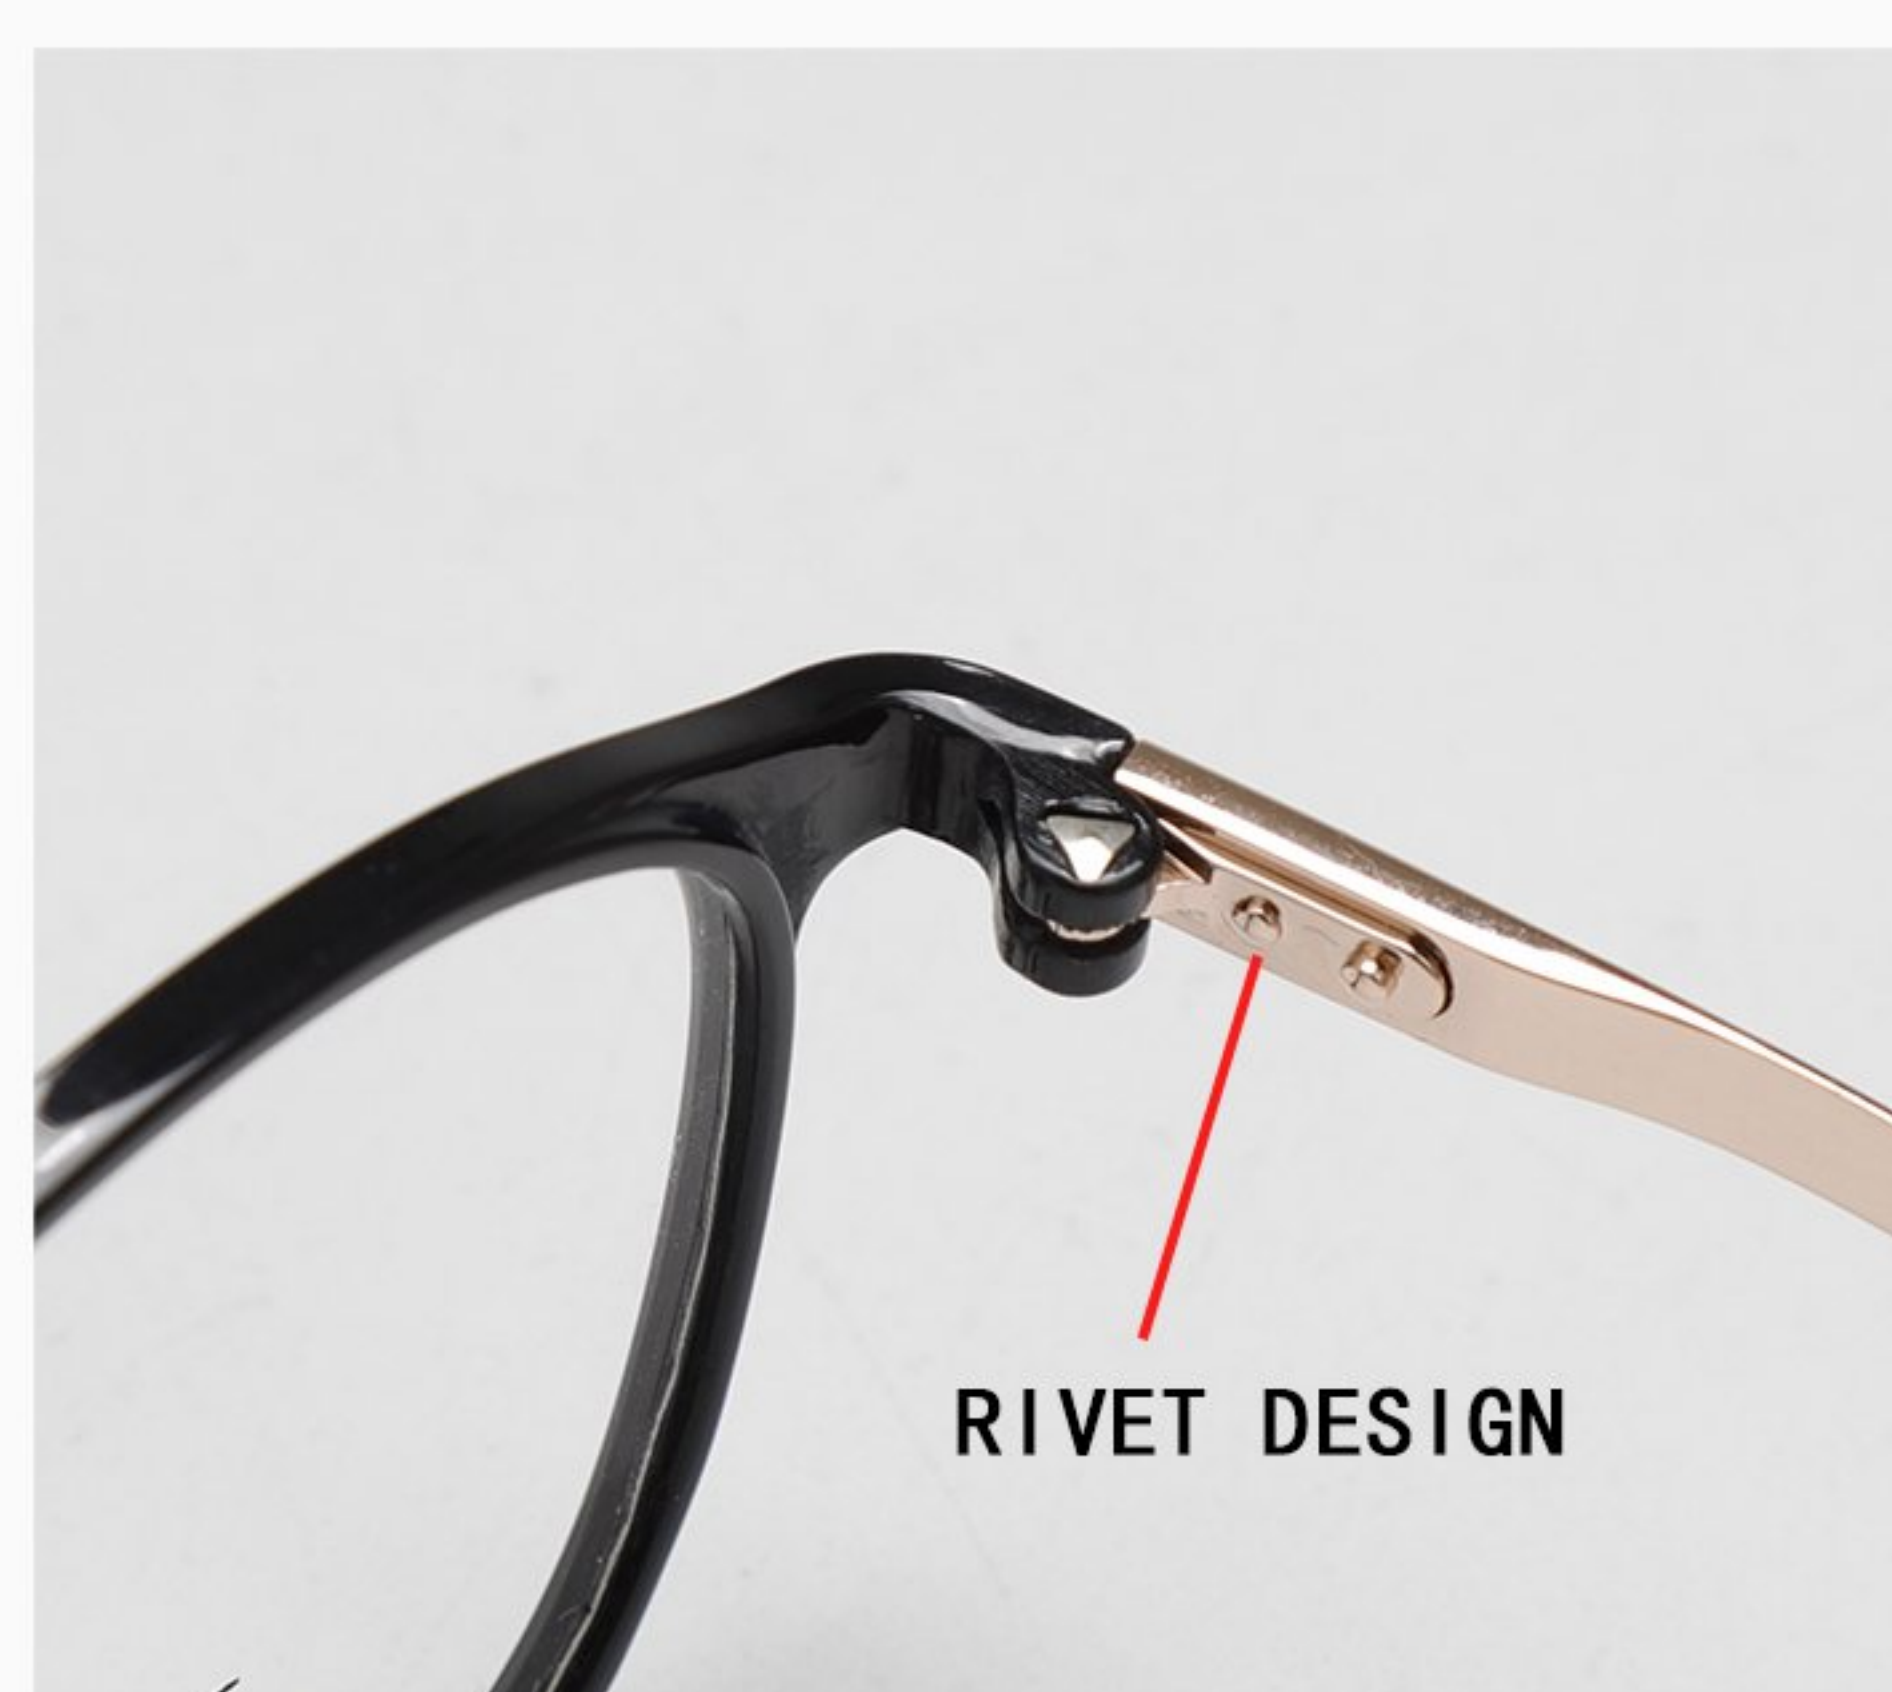

**C12 乳灰紫/亮铬**  
 Milky Gray Purple  
 Bright Chrome

**C11 透明白/亮铬**  
 Translucent White  
 Bright Chrome

**MODEL:6921**  
**SIZE:51-18-150**  
**MATERIAL**  
**Ultem+Titanium**

镜框采用轻韧耐磨、不掉漆的塑钢材质，镜腿则经加宽设计，以钛合金打造，整体更显轻便耐用。  
 The frame features lightweight, durable ultem steel that resists wear and chipping, while the widened titanium alloy temples enhance lightness and durability.