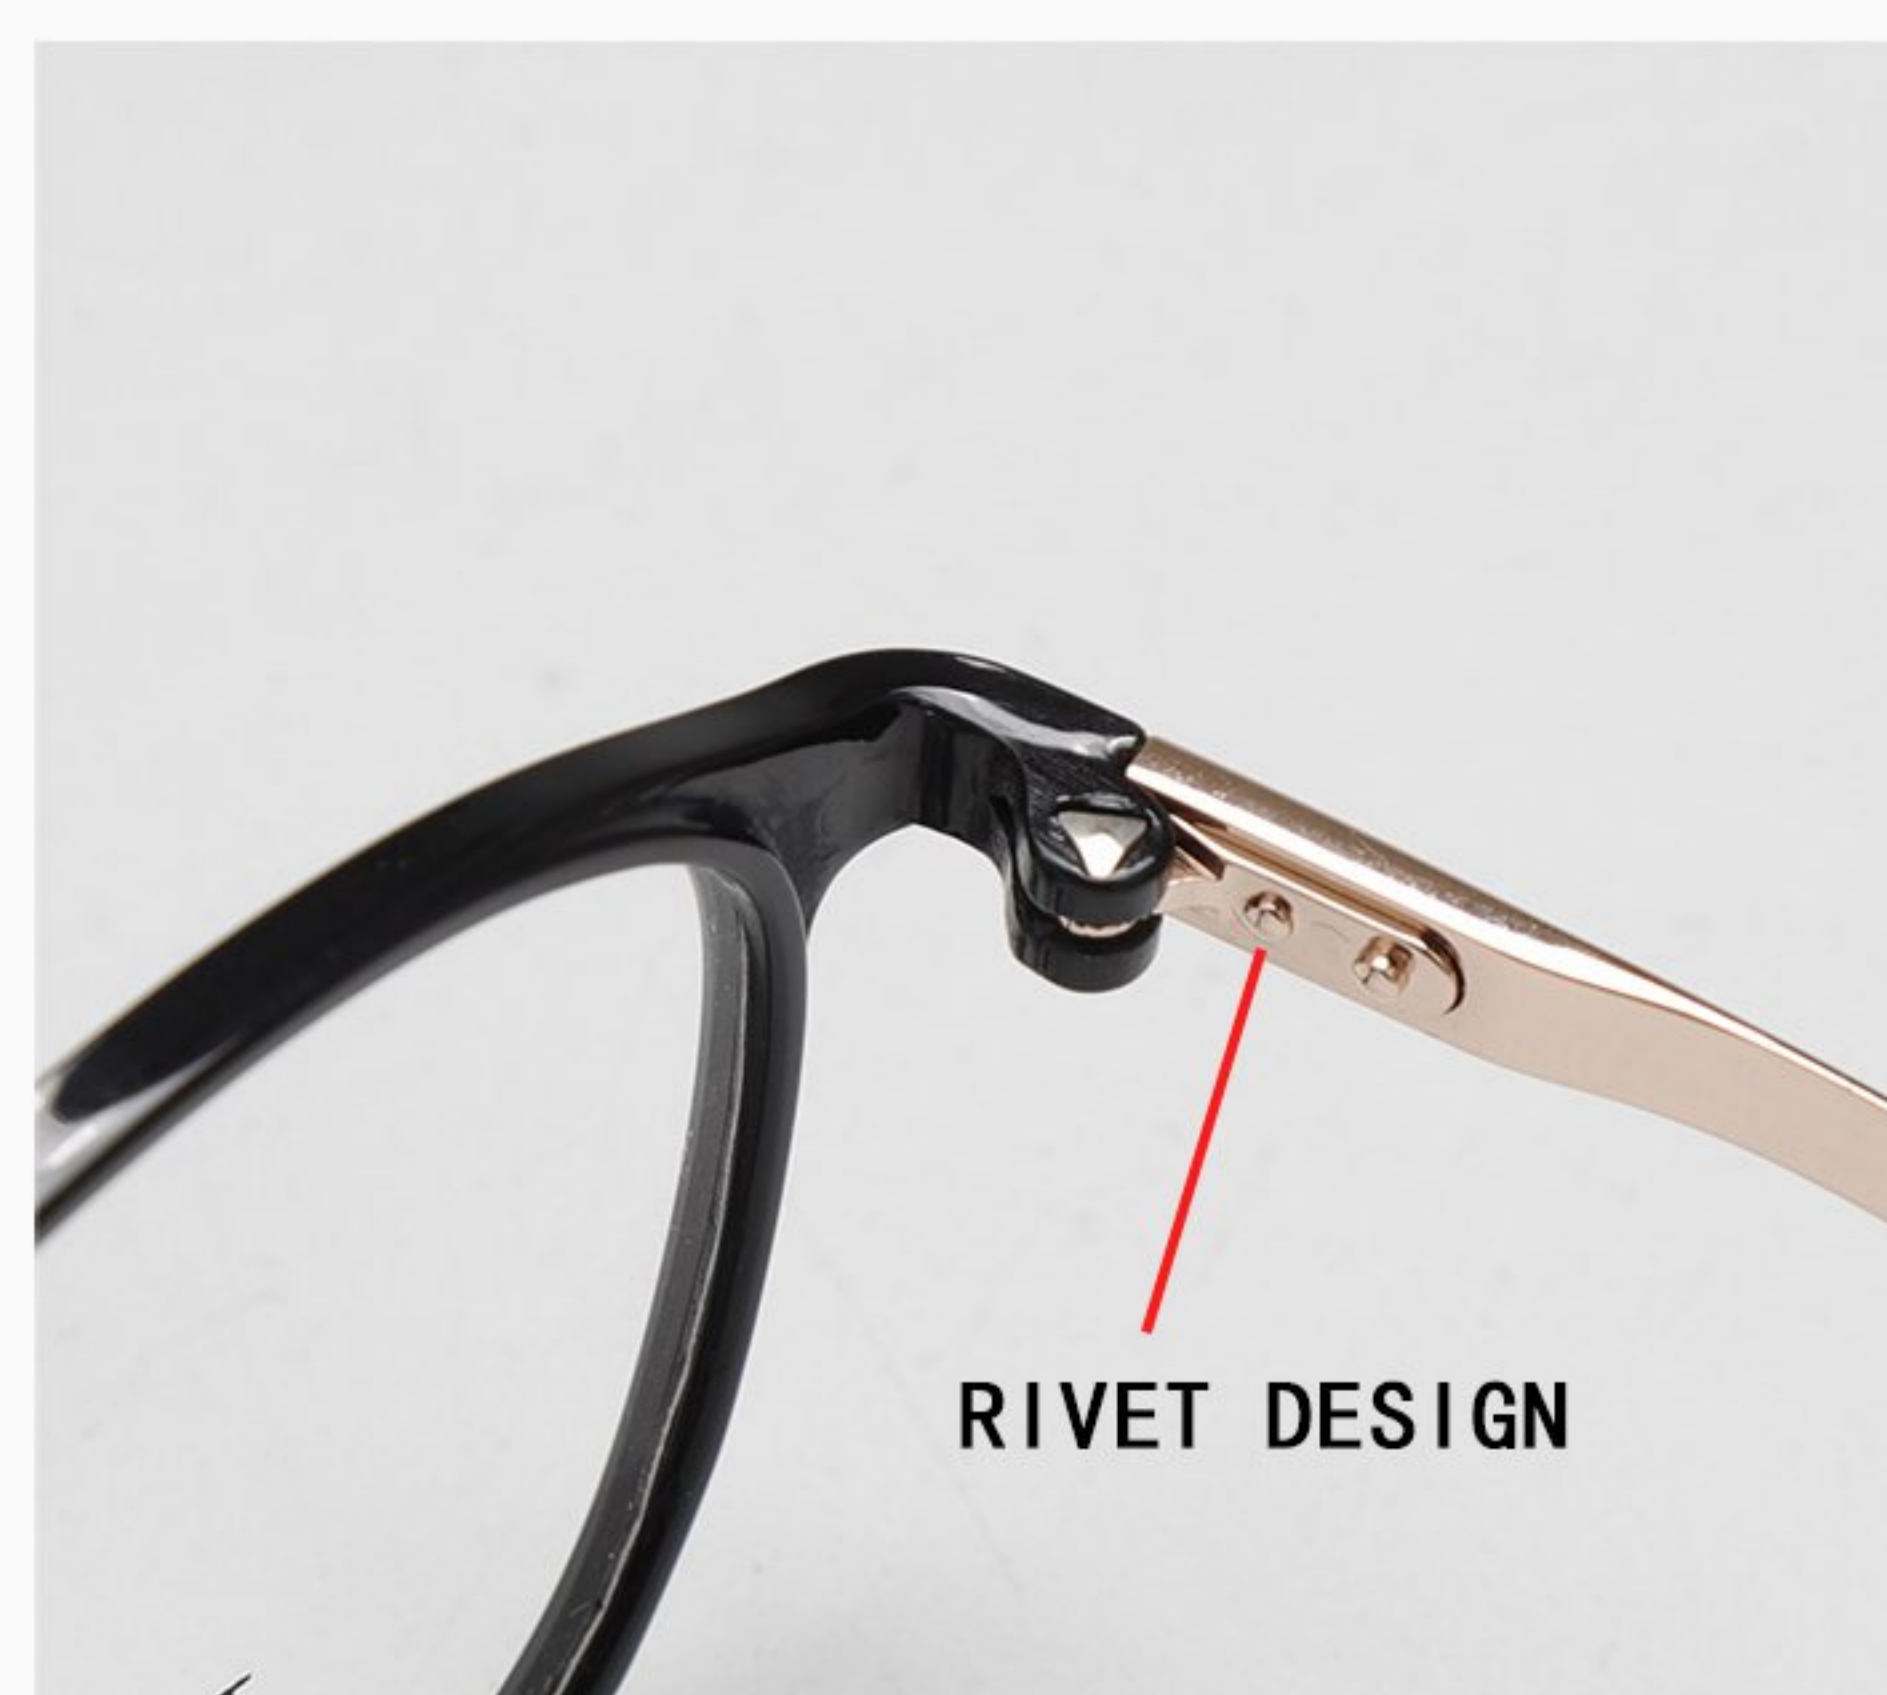

**C05-2 透粉/亮铬**  
 Translucent Pink  
 Polished Chrome

**MODEL:6923**  
**SIZE:50-18-150**  
**MATERIAL**  
**Ultem+Titanium**

镜框采用轻韧耐磨、不掉漆的塑钢材质，镜腿则经加宽设计，以钛合金打造，整体更显轻便耐用  
 The frame features lightweight, durable ultem steel that resists wear and chipping, while the widened titanium alloy temples enhance lightness and durability.