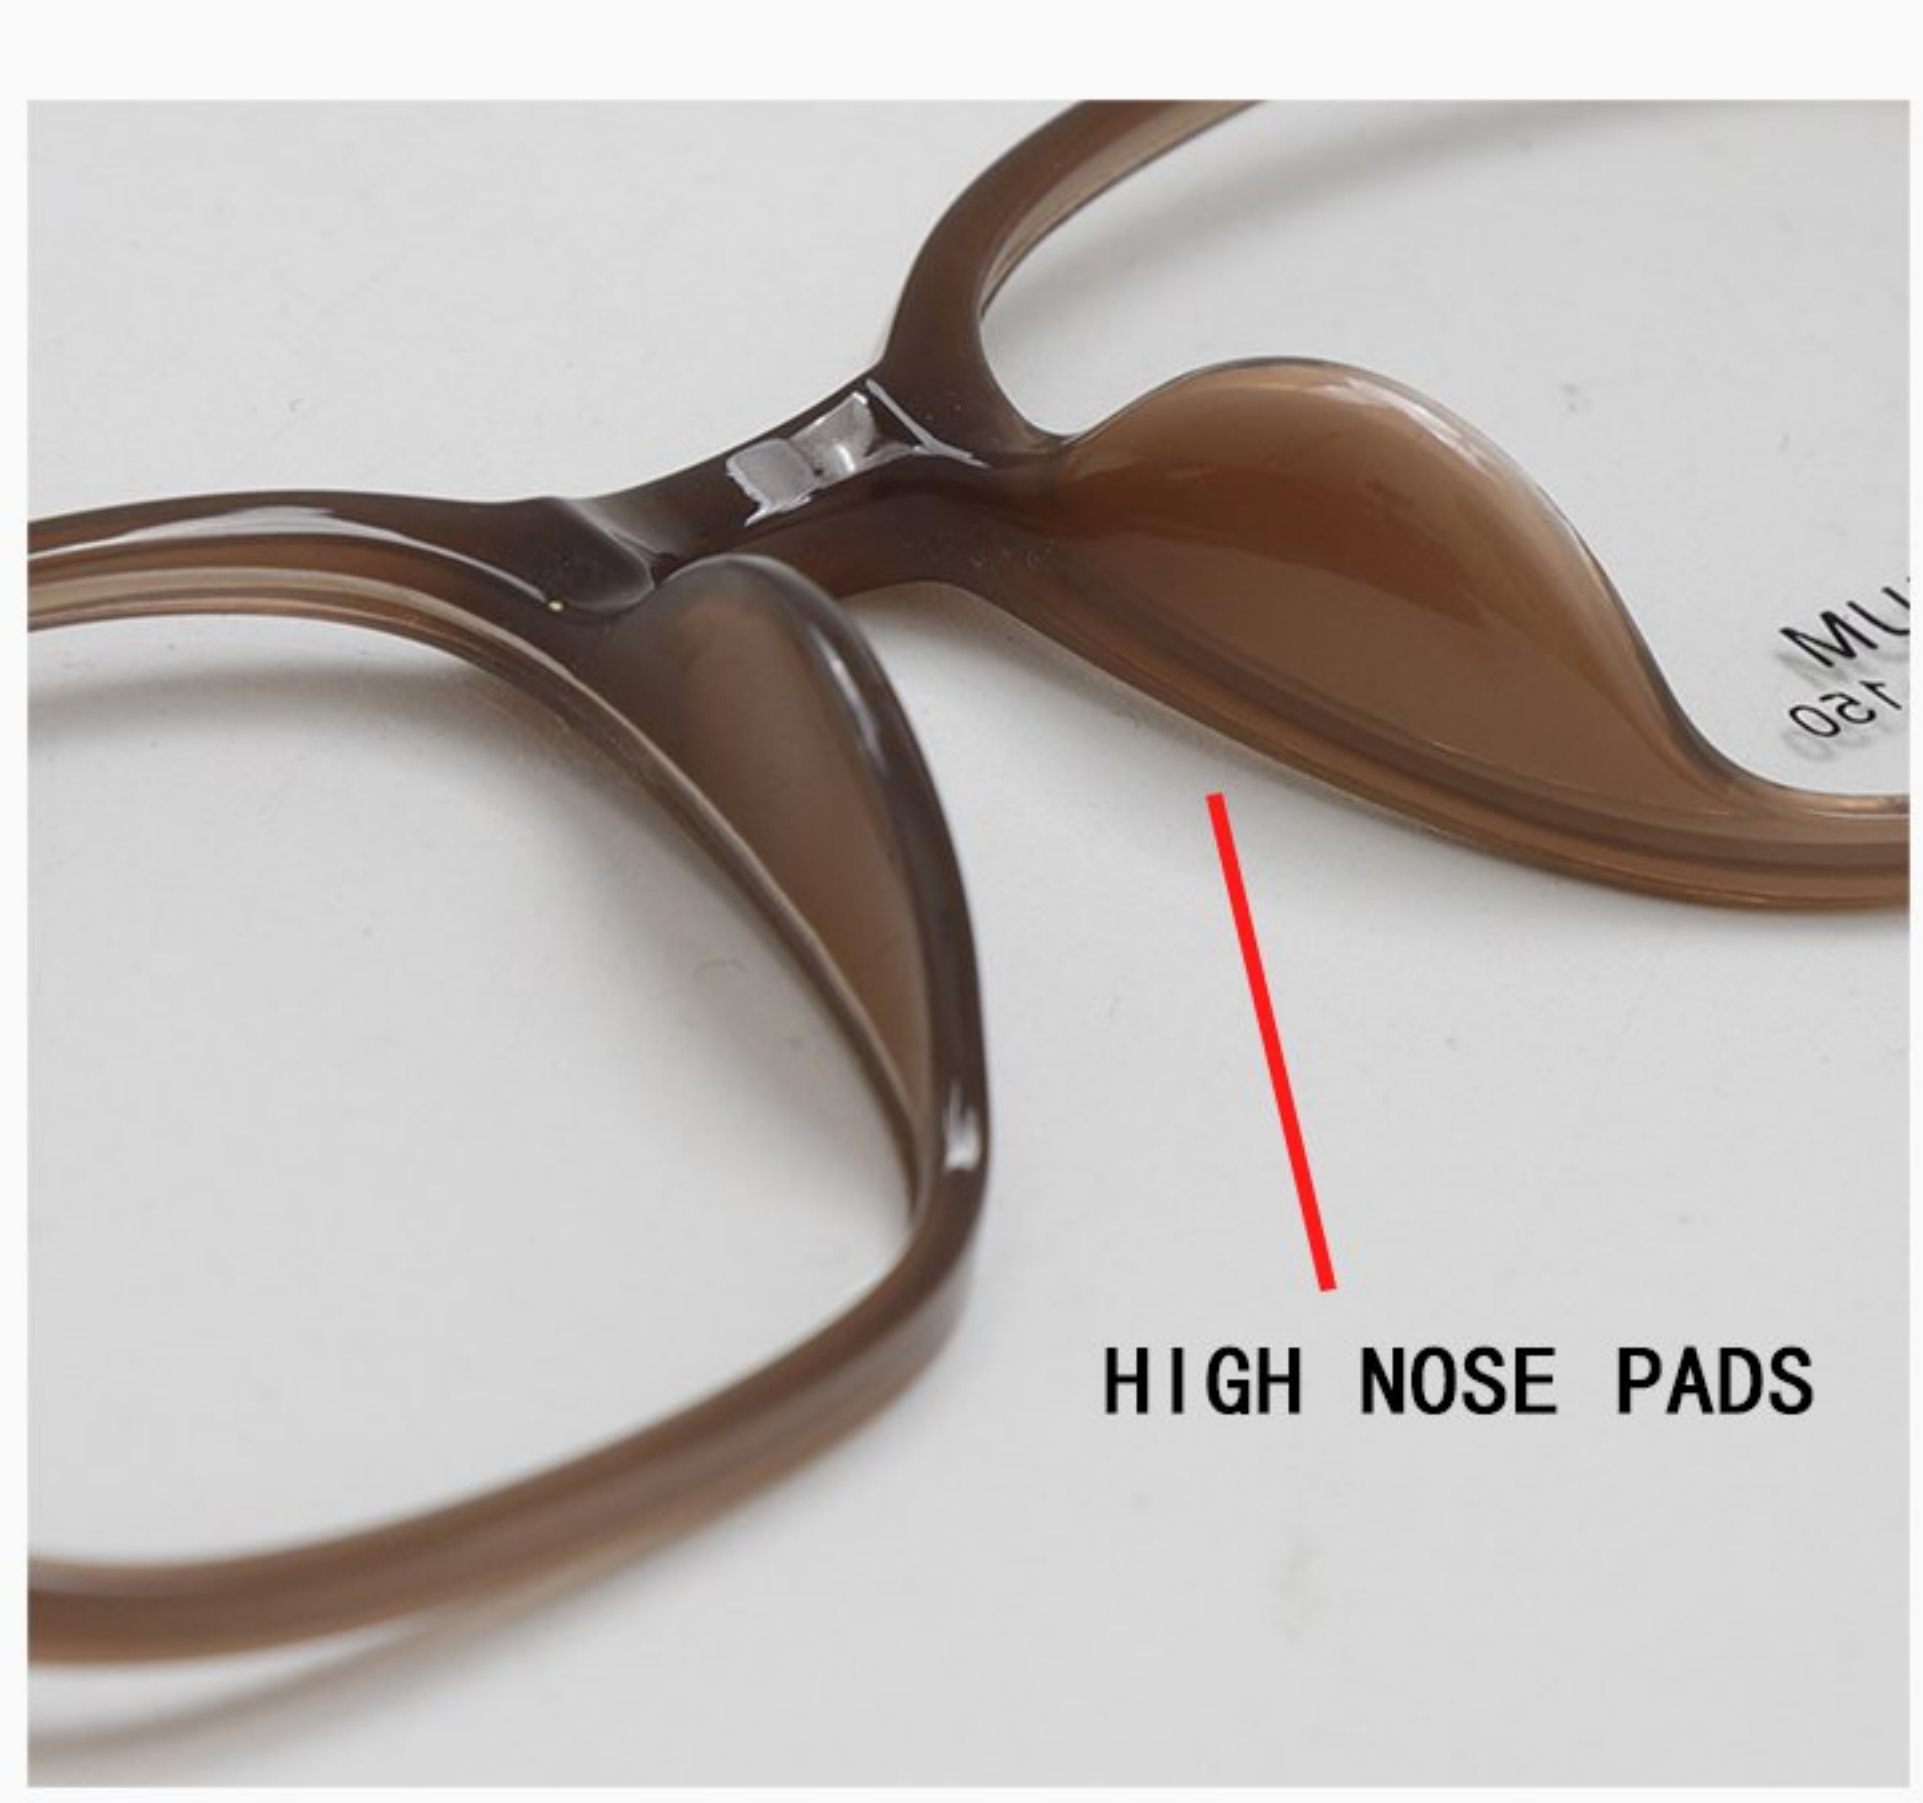

**C11 透明白/亮铬**  
 Translucent White / Bright Chrome

**MODEL:6920**  
**SIZE:48-18-150**  
**MATERIAL**  
**Ultem+Titanium**

镜框采用轻韧耐磨、不掉漆的塑钢材质，镜腿则经加宽设计，以钛合金打造，整体更显轻便耐用  
 The frame features lightweight, durable ultem steel that resists wear and chipping, while the widened titanium alloy temples enhance lightness and durability.