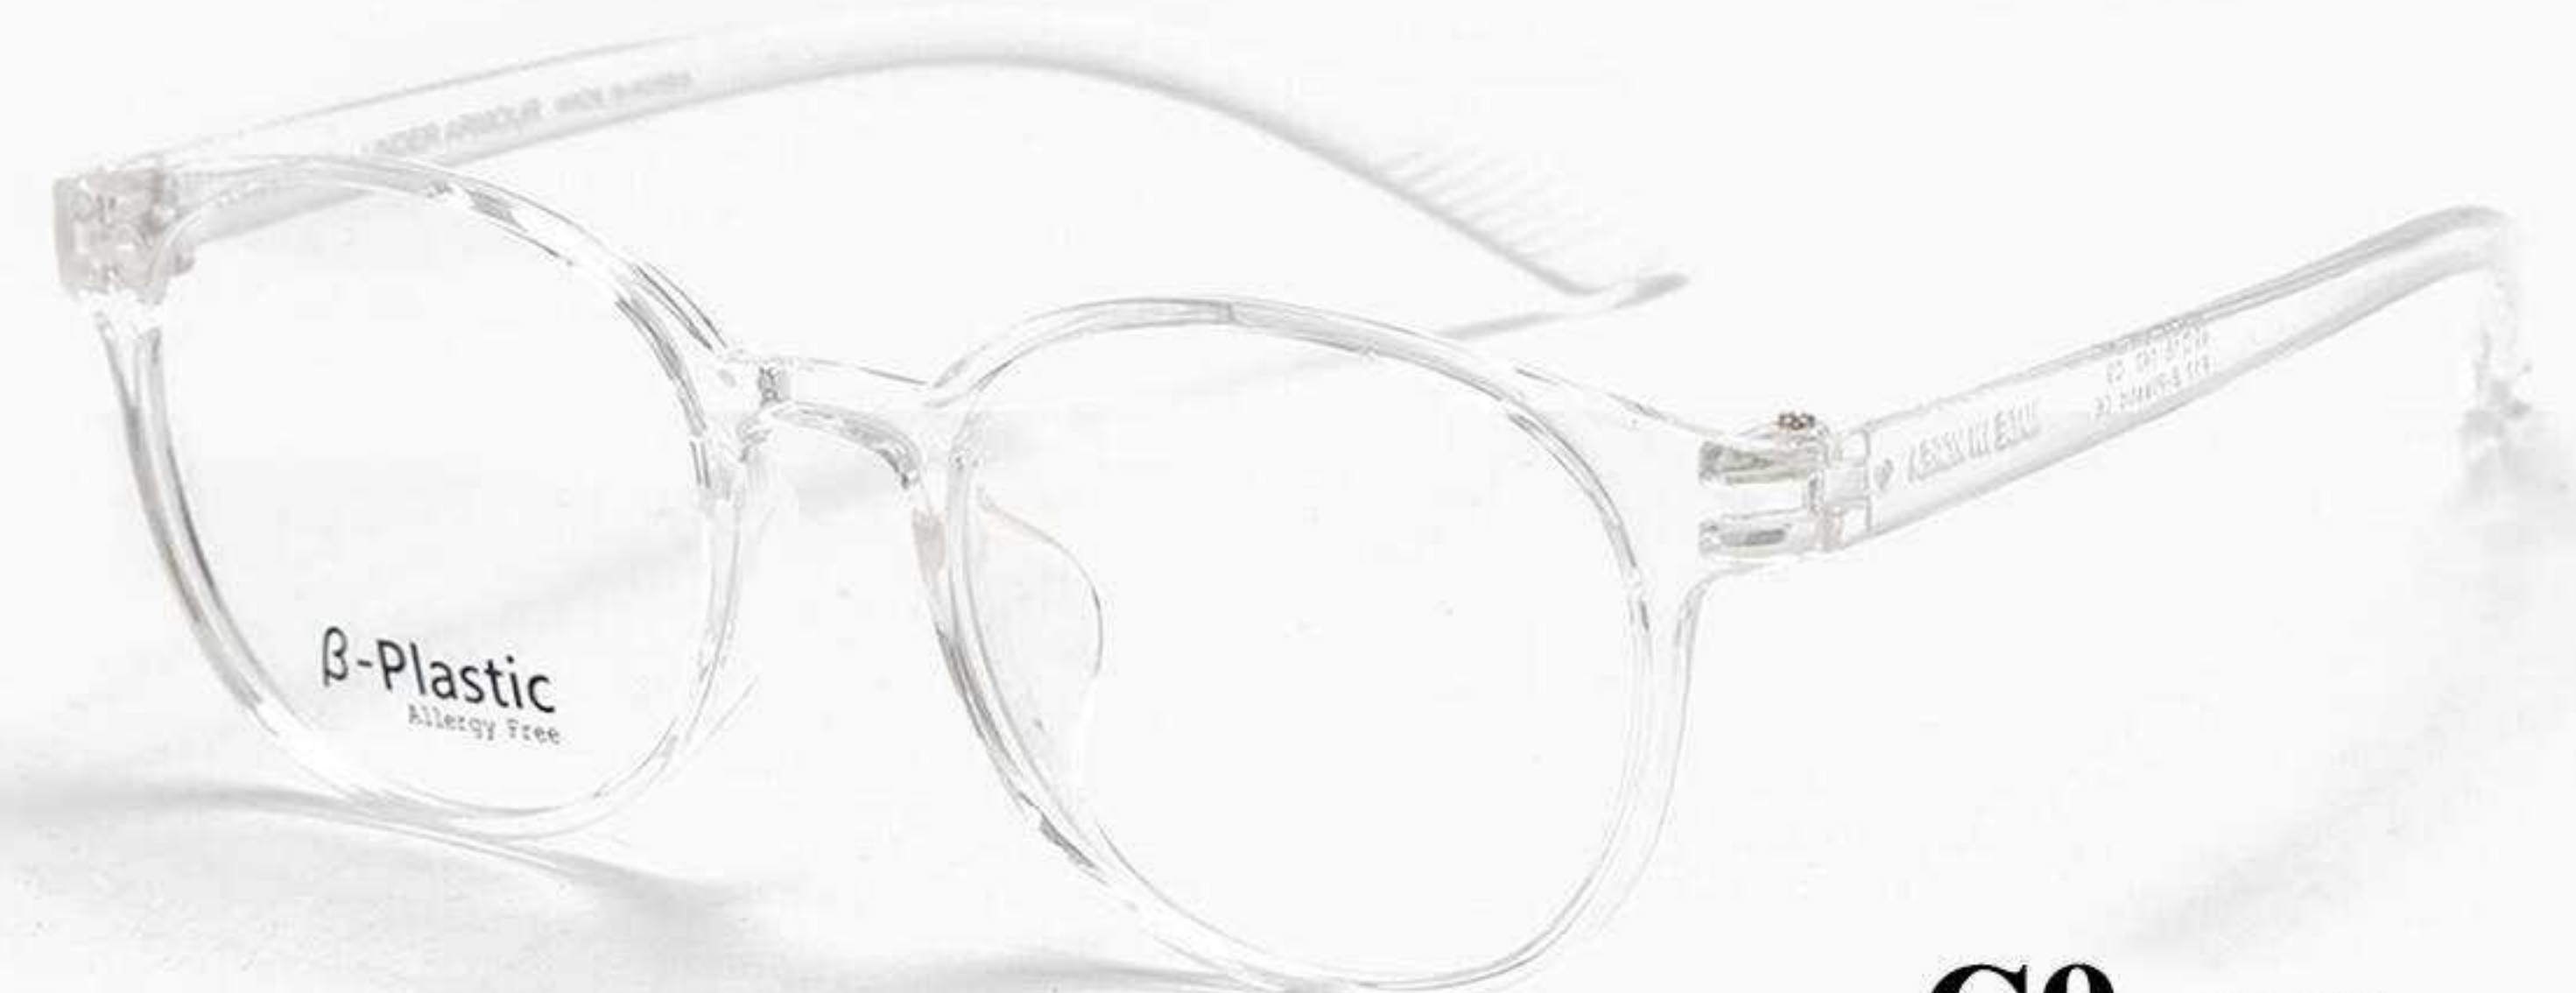

C8 黑/红
Black/Red