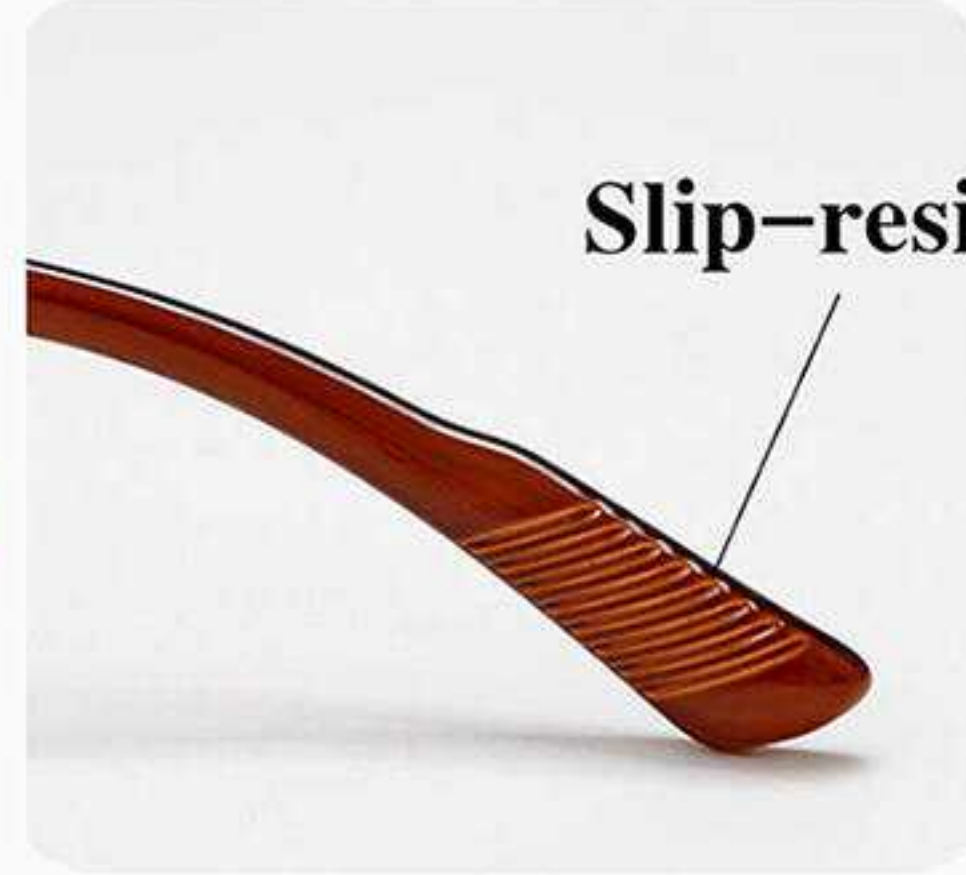

MODEL: F16

MATERIA: β-Plastic

WEIGHT: 9g

STYLE: Fashion Leisur

FRAME WIDTH

NASAL SPACE

LEG LENGTH

53mm

16mm

142mm

Widen the design

Slip-resistant

Widen the design