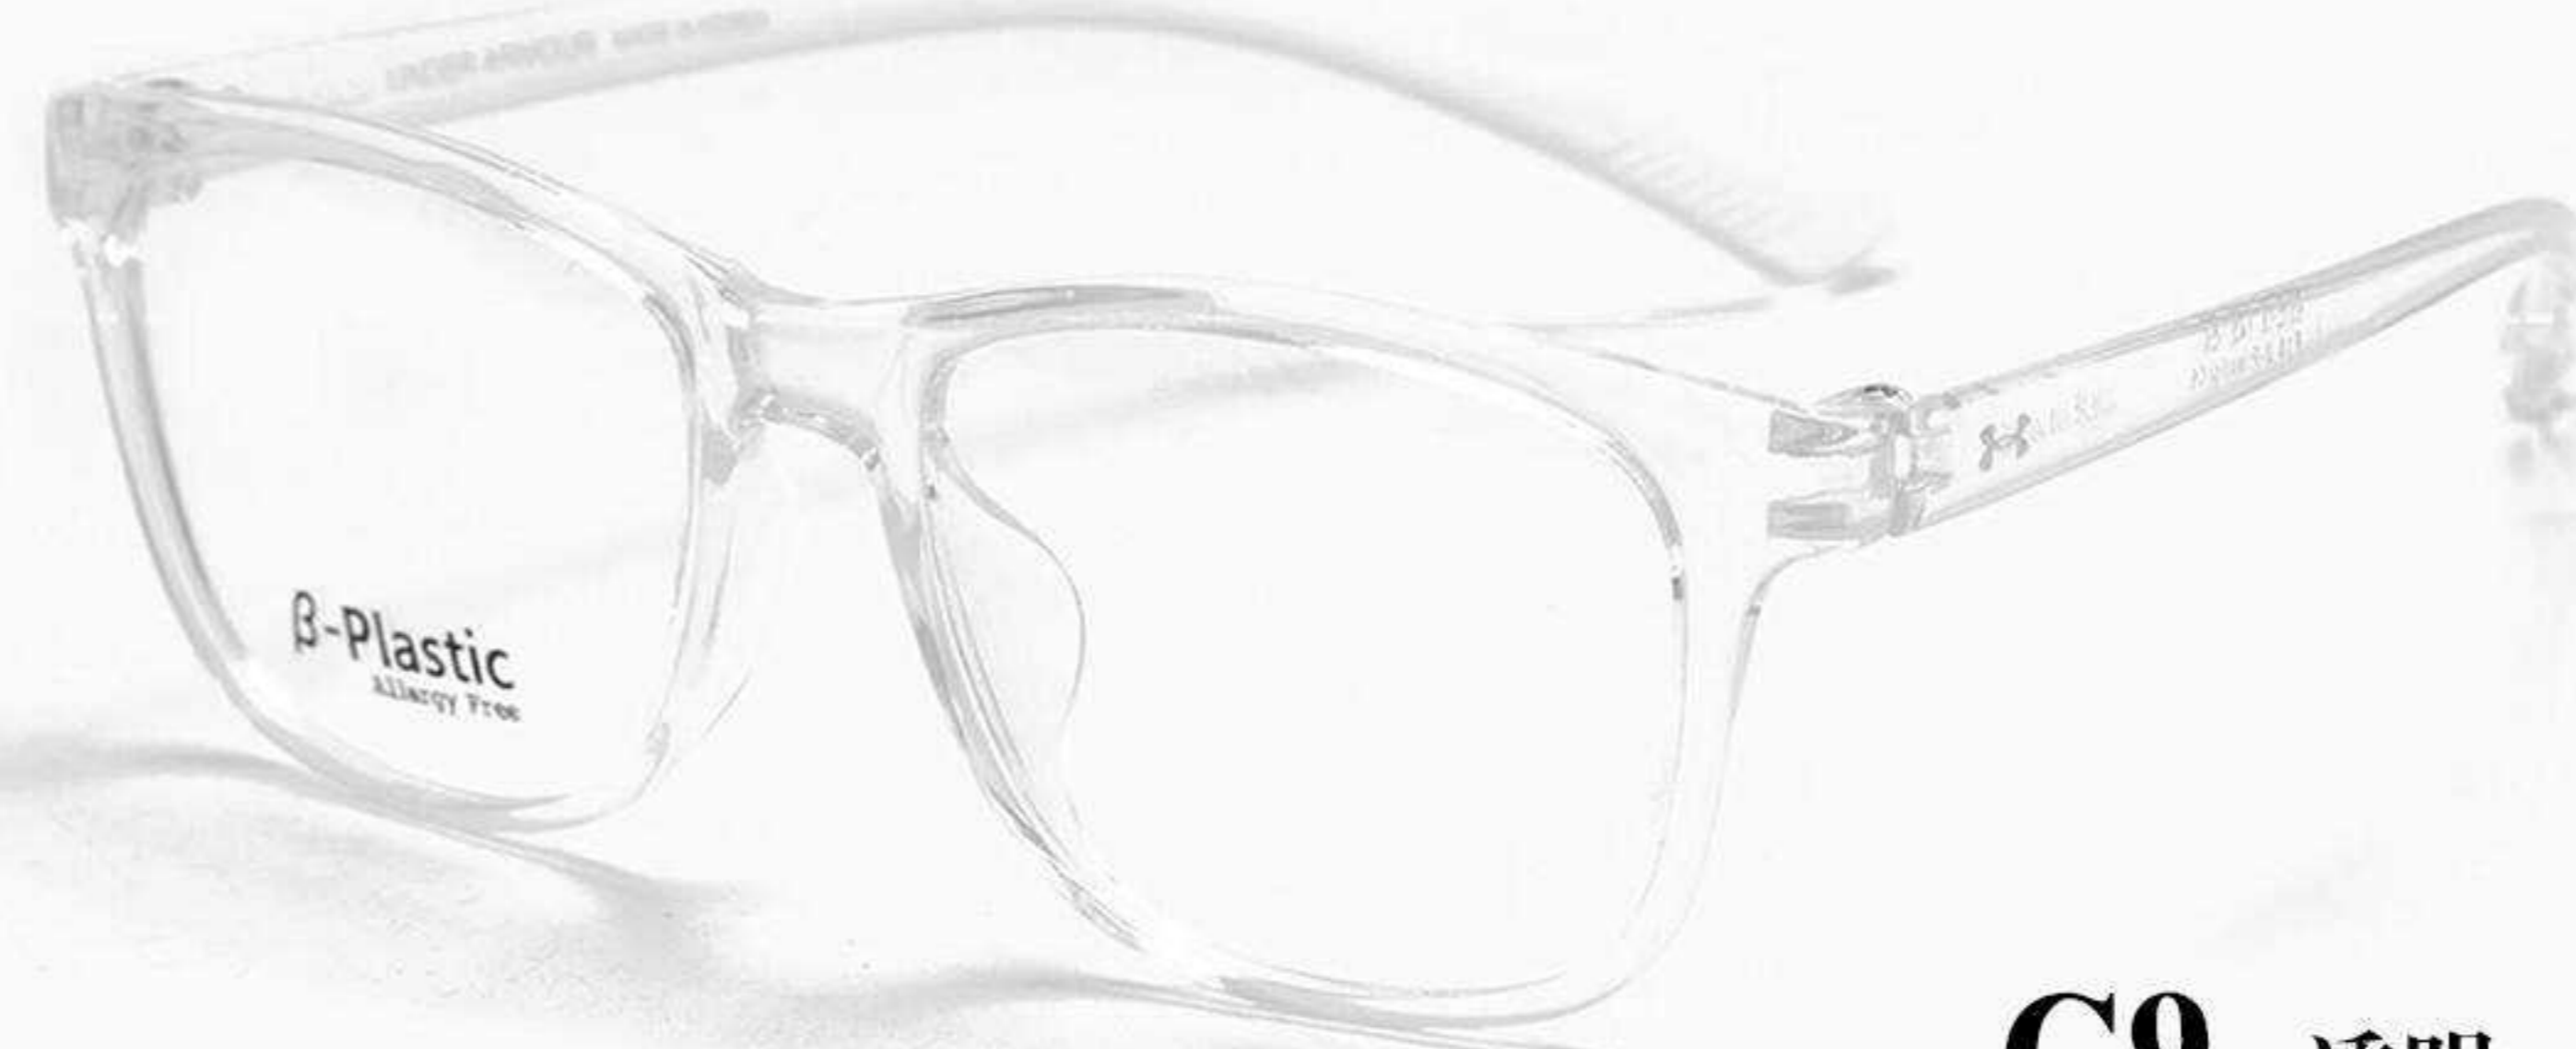

C8 黑/红
Black/Red