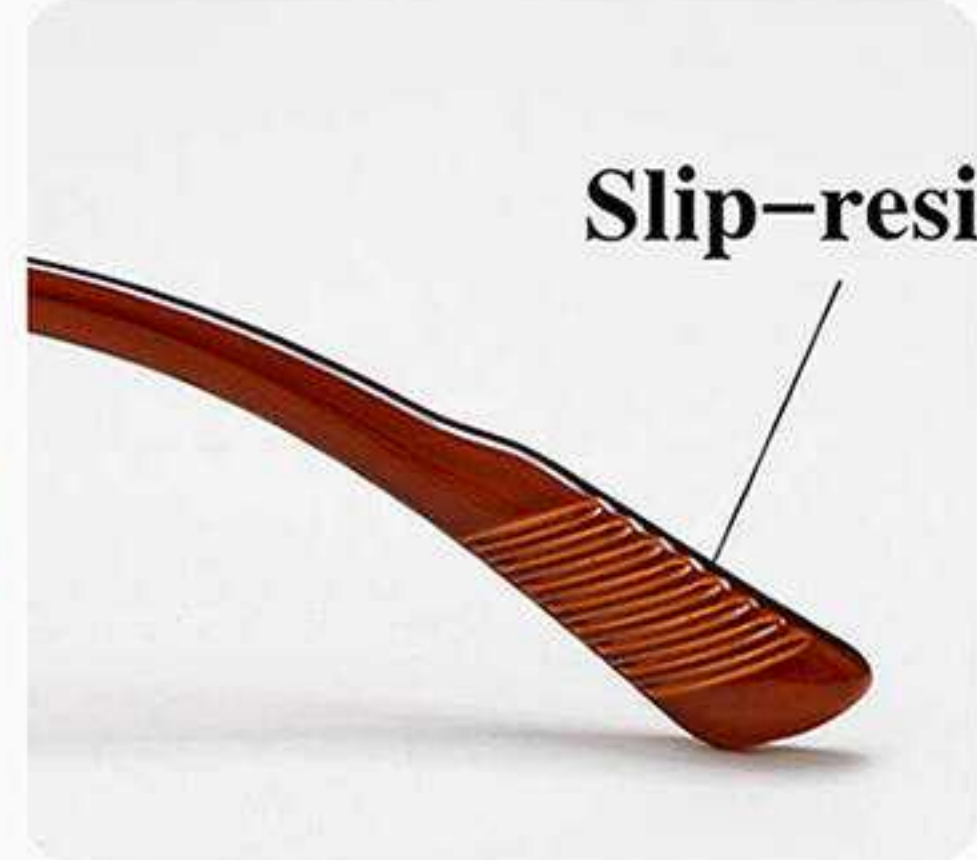

Slip-resistant