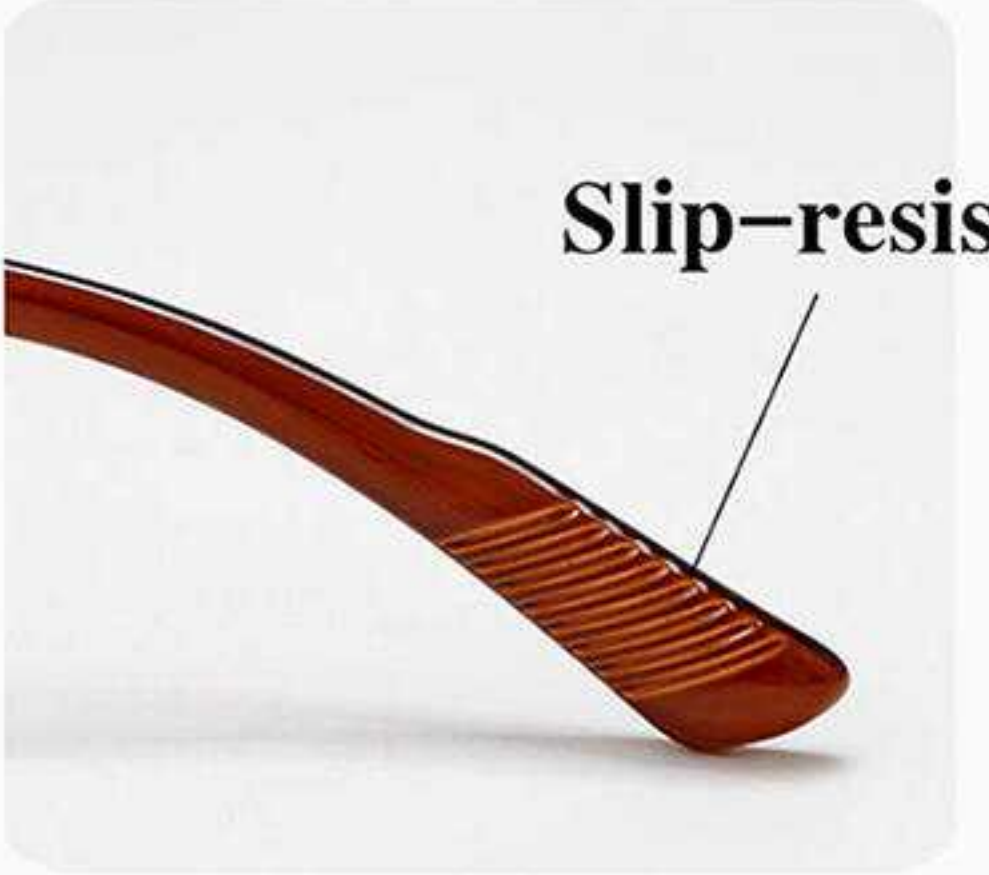

Widen the design

Slip-resistant

Widen the design

COLOR DISPLAY

C1 亮黑
Shiny Black

C1M 哑黑
Matte Black

C2 透茶
Shiny Transparent Brown

MODEL: F7