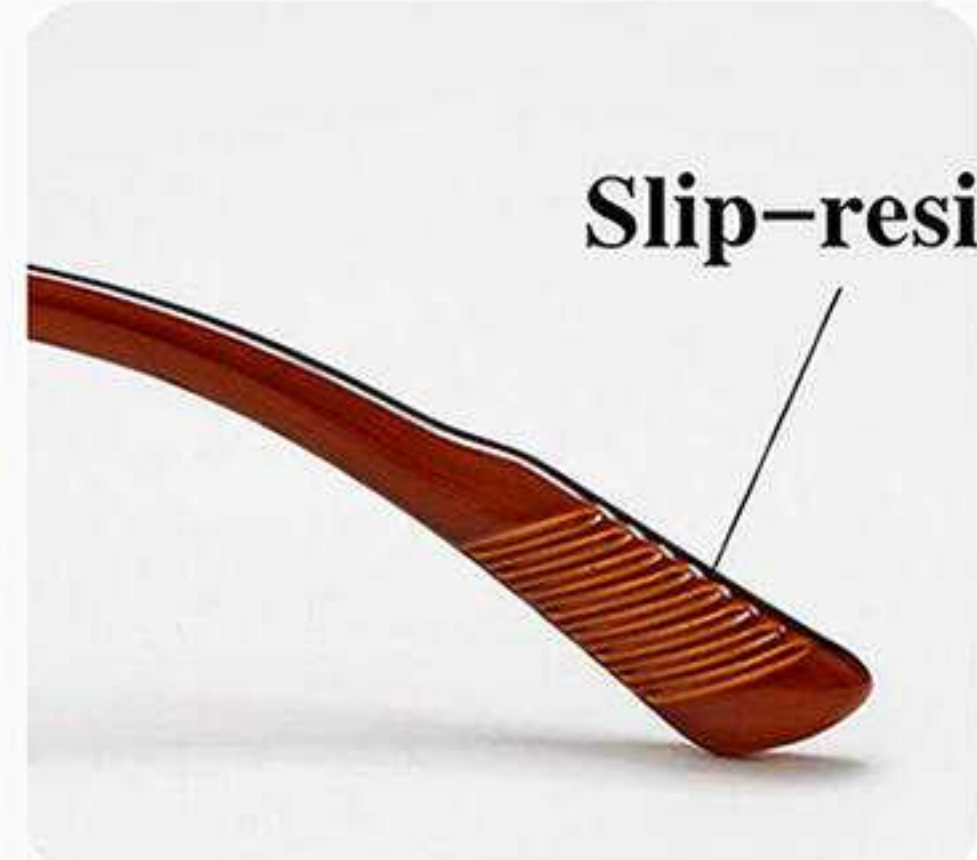

FRAME WIDTH

NASAL SPACE

LEG LENGTH

47mm

17mm

142mm

Widen the design

Slip-resistant