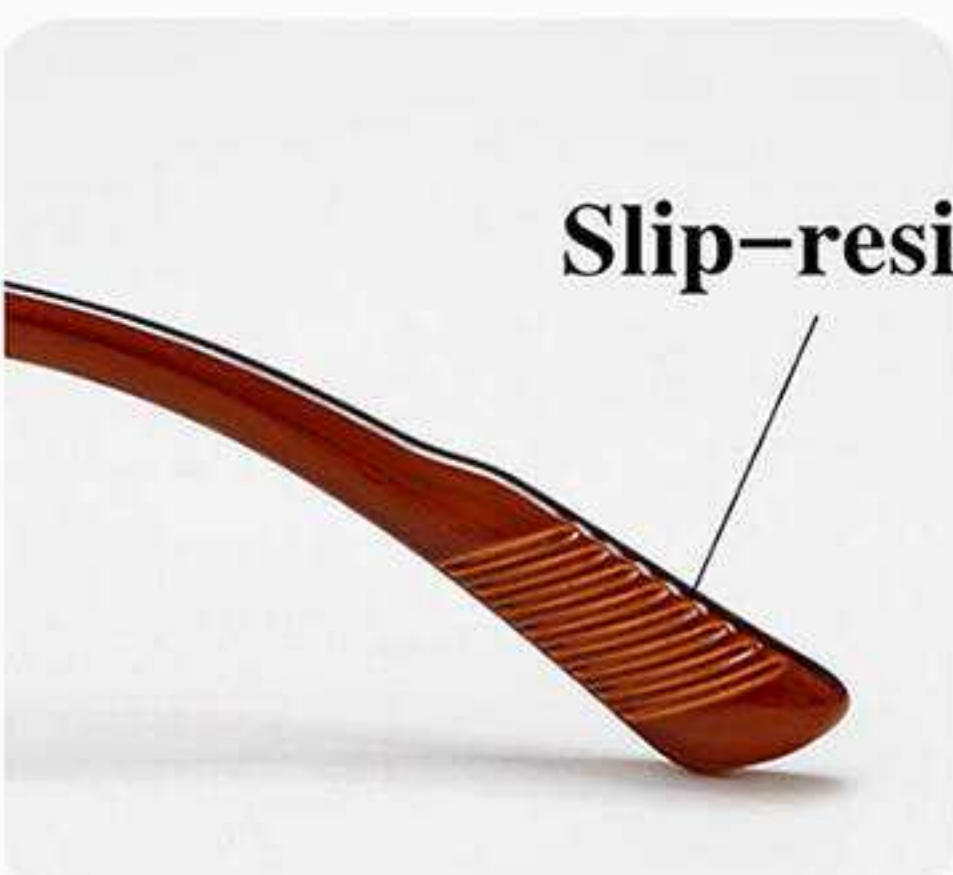

MODEL: F9

MATERIA: β-Plastic

WEIGHT: 9g

STYLE: Fashion Leisur

FRAME WIDTH

NASAL SPACE

LEG LENGTH

54mm

18mm

142mm

Widen the design

Slip-resistant

Widen the design

COLOR DISPLAY