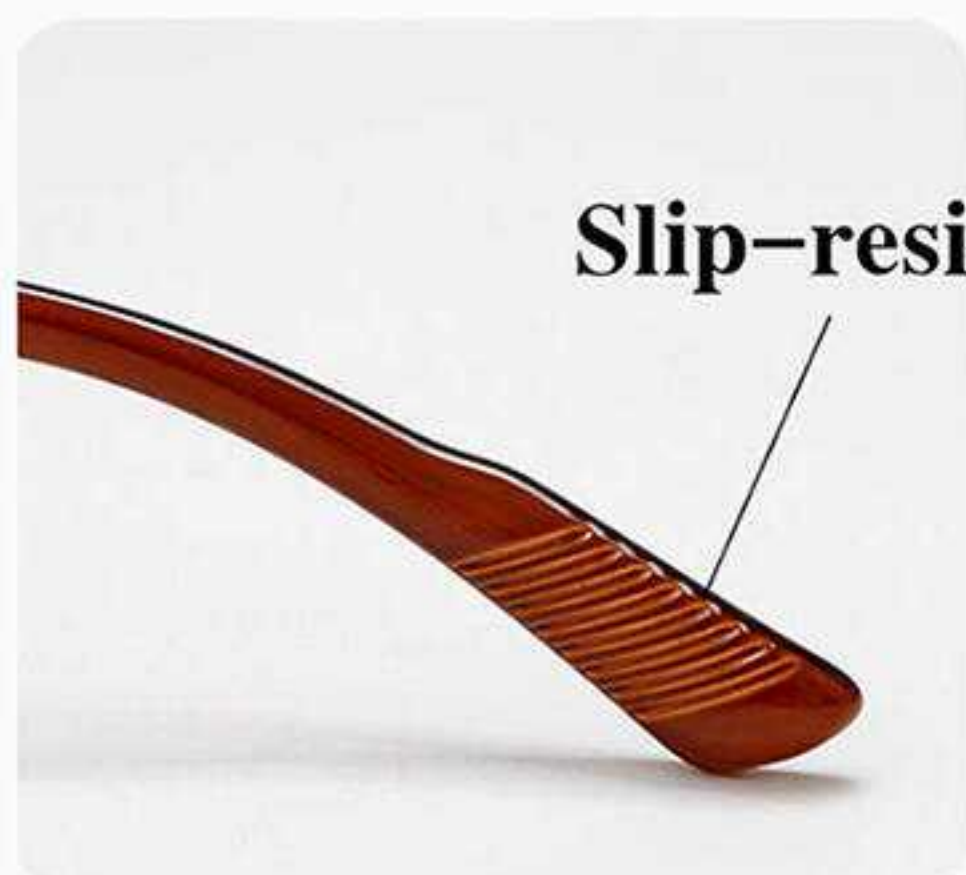

LEG LENGTH

50mm

19mm

142mm

Widen the design

Slip-resistant

Widen the design

COLOR DISPLAY