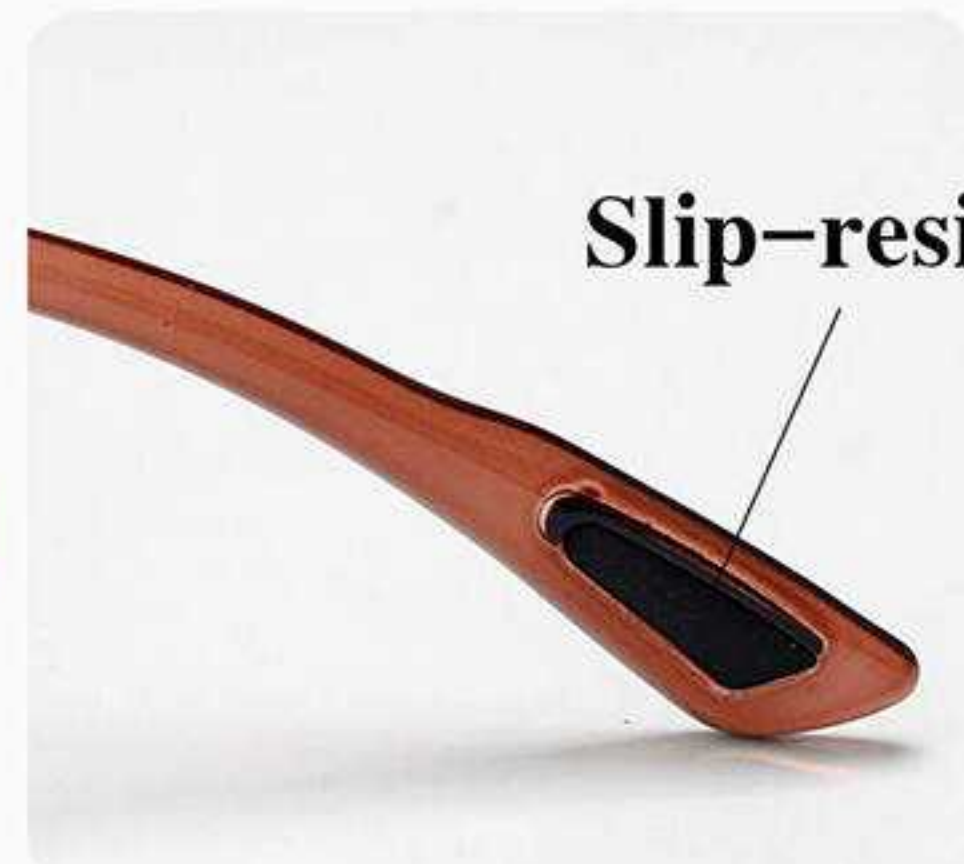

47mm

19mm

148mm

Widen the design

Slip-resistant

Widen the design

COLOR DISPLAY

C1 亮黑
Shiny Black