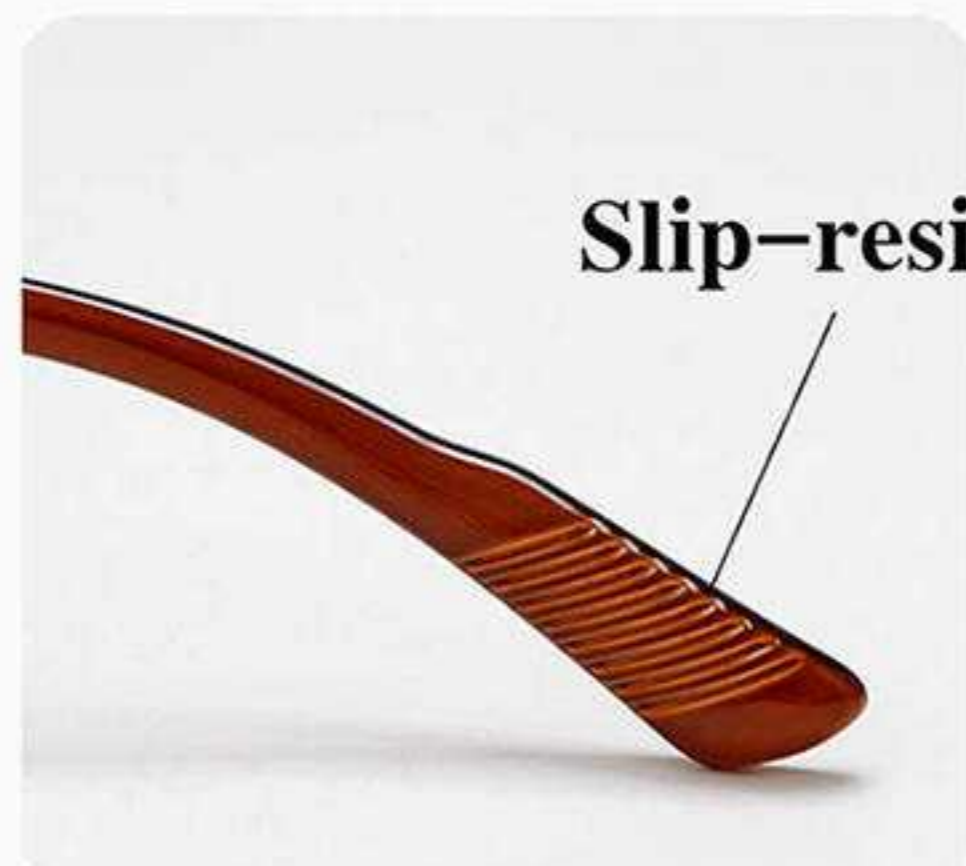

FRAME WIDTH

NASAL SPACE

LEG LENGTH

53mm

18mm

142mm

Widen the design

Slip-resistant