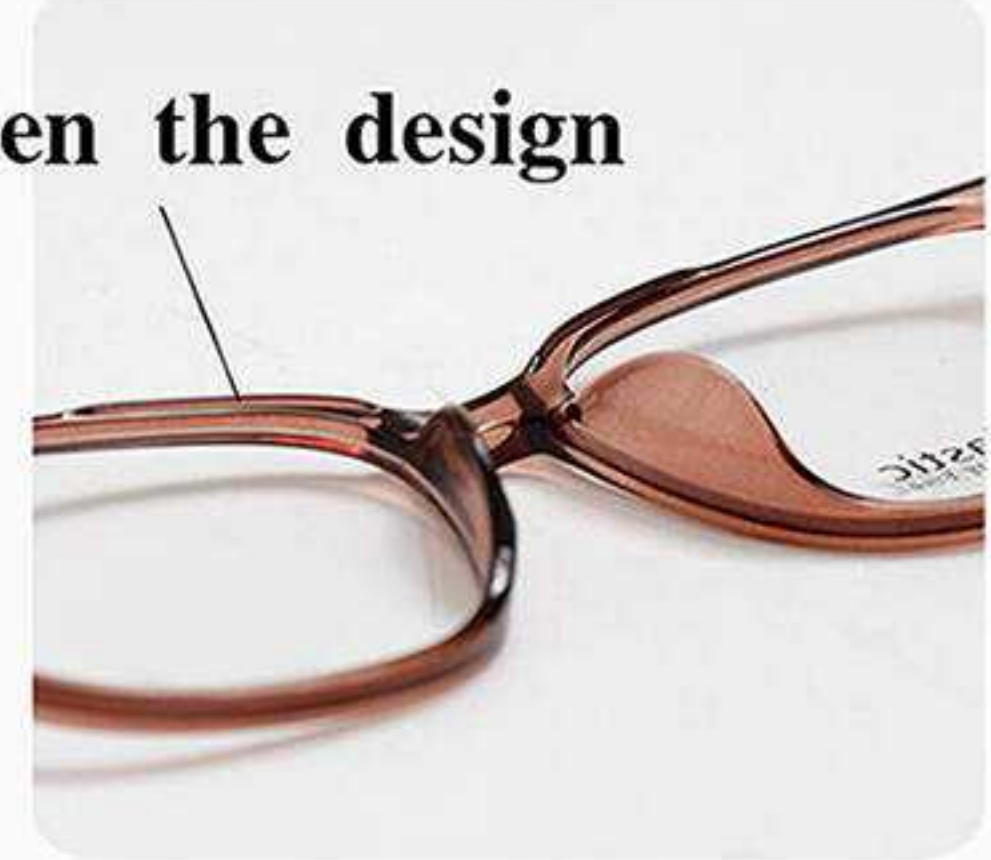

LEG LENGTH

53mm

18mm

150mm

Widen the design

Slip-resistant

Widen the design

COLOR SISPLAY