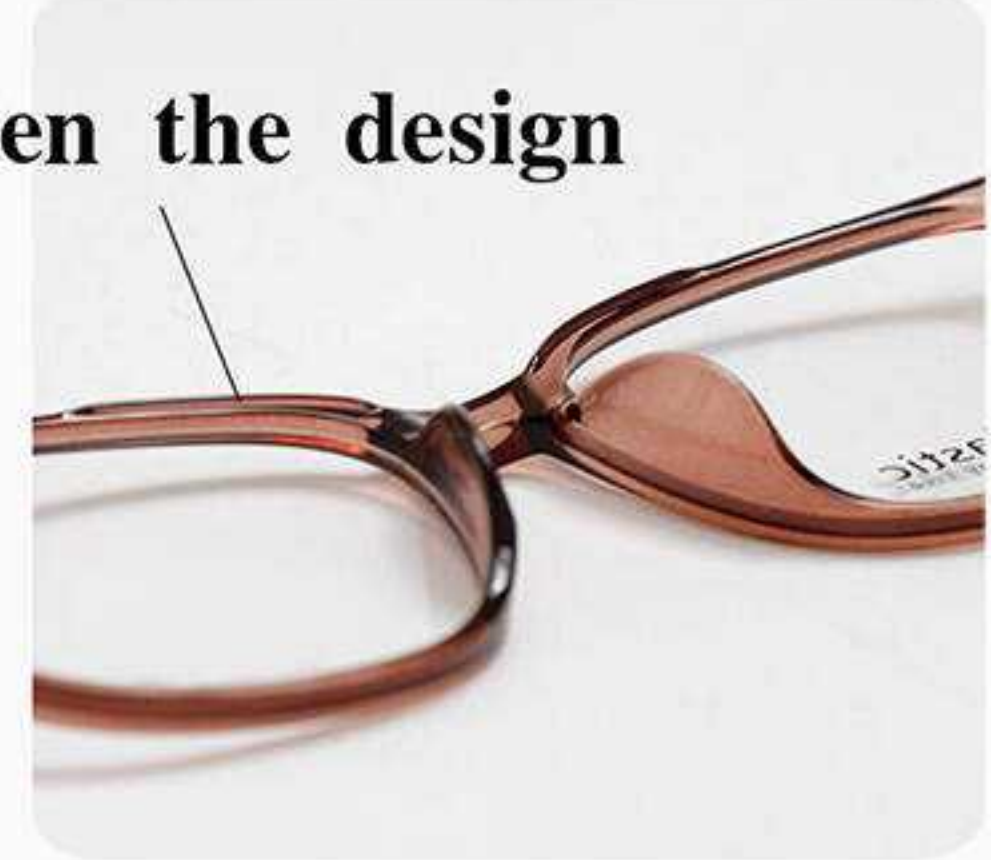

STYLE: Fashion Leisur

FRAME WIDTH

NASAL SPACE

LEG LENGTH

48mm

17mm

148mm

Widen the design